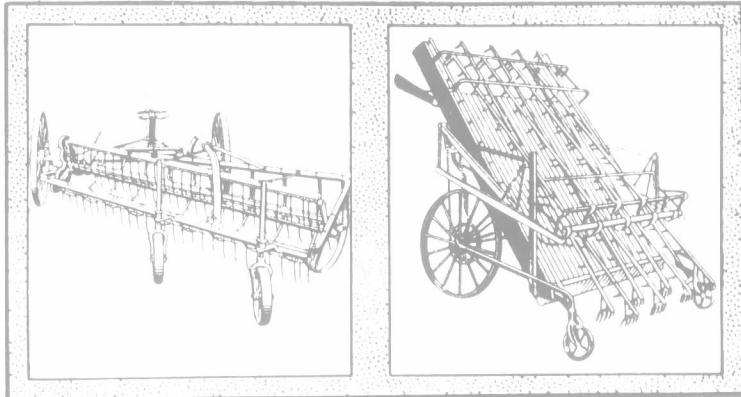

MAGIC PUMP No. 9.

Easiest-running hand pump ever made. Largest capacity. Highest pressure.

Challenge Power Sprayer.

Will spray 400 gallons an hour at a pressure of 200 pounds.

LITTLE GIANT No. 70.

High-powered barrel pump.

These pumps are made for DURABILITY, EFFICIENCY and POWER.

WRITE FOR CATALOGUES.

Summer Spray

NIAGARA BRAND LIME-SULPHUR ARSENATE OF LEAD.

NIAGARA is the only absolutely reliable Lime-Sulphur Spray, because it is made right. It is a permanent solution of highest insecticidal and fungicidal power. Analysis is stamped on every package, and it is guaranteed by a strong CANADIAN COMPANY.

ARSENATE OF LEAD is the one poison that kills all kinds of chewing insects. It is endorsed by all leading Entomologists and Horticulturists. It will not burn fruit or foliage. It sticks to the leaves. It mixes easily and stays mixed.

FARMERS AND FRUIT-GROWERS, with these sprays you can grow Apples and Pears free of scab and worm; Potatoes free of blight and bugs; Cherries and Plums free of rot and curculio.

COMBINE these TWO SPRAYS in ONE. This saves time and money. SPRAYING is investment, not expense.

Order now. Be ready when blossoms fall.

Write for our Book: "SPRAYS AND HOW TO USE THEM."

NIAGARA BRAND SPRAY COMPANY, Limited, Burlington, Ont.

NIAGARA SPRAYS ARE ALSO MADE BY:

Niagara Sprayer Co., Middleport, N.Y. Oregon Spray Co., Portland, Oregon.
Bean Spray Pump Co., Cleveland, Ohio. Medford Spray Co., Medford, Oregon.
Hood River Spray Mfg. Co., Hood River, Oregon.

Don't keep your savings at home. You cannot tell what may happen to it.

Money deposited with this company is absolutely safe, and it earns 3 1/2 per cent. interest, compounded semi-annually.

Temporary address: 434 Richmond St., London, Ontario, Canada.

The Ontario Loan and Debenture Co.