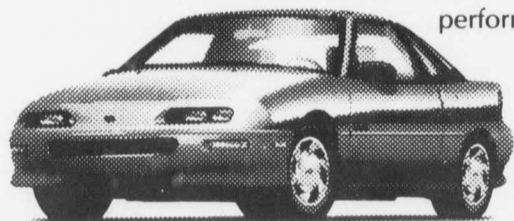

GeoTM-Physics

Defy the laws of *Physics* in a **Geo Storm**.

An object at rest tends to stay at rest, except when it's the **Geo Storm**.

Storm is so sleek, stylish and sporty it almost asks you to climb in the driver's seat! Storm offers superior performance...and is thrilling enough to get your adrenalin pumping! Turn heads as you turn corners in a **Geo Storm**.

Starting at **\$13,690^{00*}**

Additional **\$750 GRADUATE CASH BACK.**  See Dealer for conditions.

Get to know Geo.

*MSRP based on base model Storm Coupe. Dealer may sell for less. Freight (\$400), taxes, insurance and licence extra.