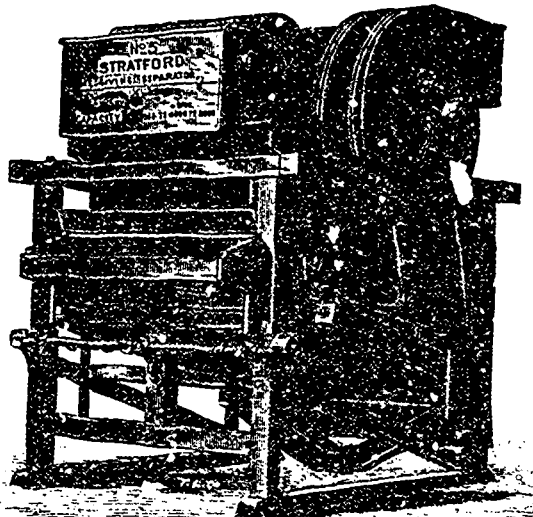

Cigars

Made in your own Country.

HISPANIA, RED CROSS, KHEWIVE

Try these Brands. They are Unsurpassed.

— BRYAN & LEE, Winnipeg.

Andrew Allan, President. John McKechnie, Secy
F. H. Brydges, Vice-President. W. R. Allan, Socy-Treas

THE VULCAN IRON COMPANY, OF MANITOBA LIMITED

MILL BOLLS GROUND & CORRUGATED.
Architectural Iron Work.

ENGINE AND BOILER WORKS,
GENERAL BLACKSMITHING.

BRIDGE BUILDING A SPECIALTY.
TENDERS SOLICITED.

POINT DOUGLAS AVE., WINNIPEG.