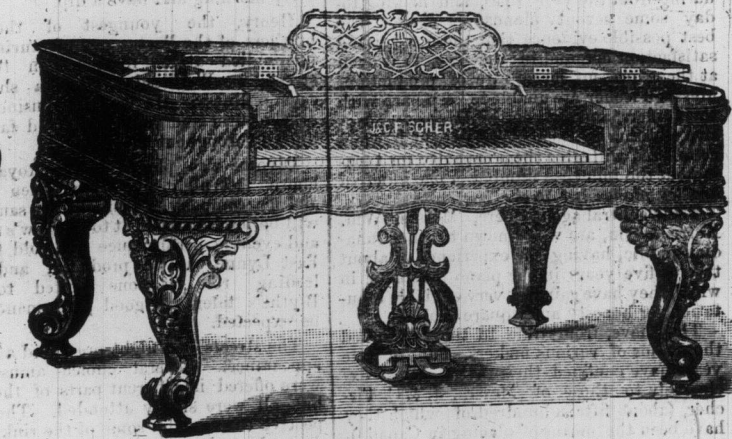

Established 1840!

J. & C. FISCHER,

417 TO 429 WEST 28TH STREET,

NEW YORK,

HAVE MADE AND SOLD OVER 40,000 PIANOS,

(ABOUT 1500 IN CANADA),

AND ARE NOW MAKING

SEVENTY PER WEEK!