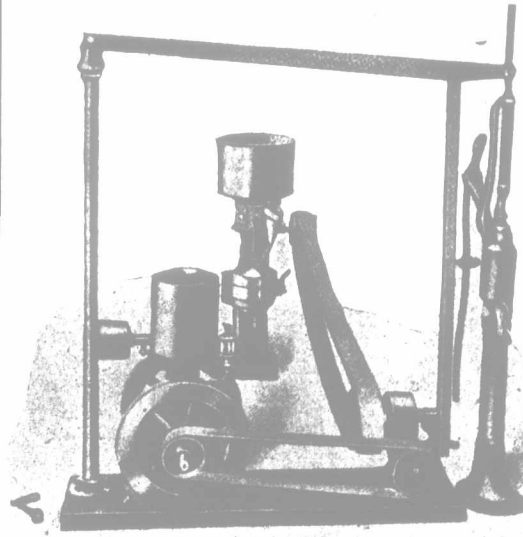

IDEAL GASOLINE ENGINES

1/2 TO 40 HORSE-POWER.

Windmills,
Grain Grinders,
Pumps,
Tanks,
Water Boxes,
Concrete Mixers,
Etc., Etc.

Send for catalogue.

GOOLD, SHAPLEY & MUIR CO., LIMITED,
Brantford, Canada.