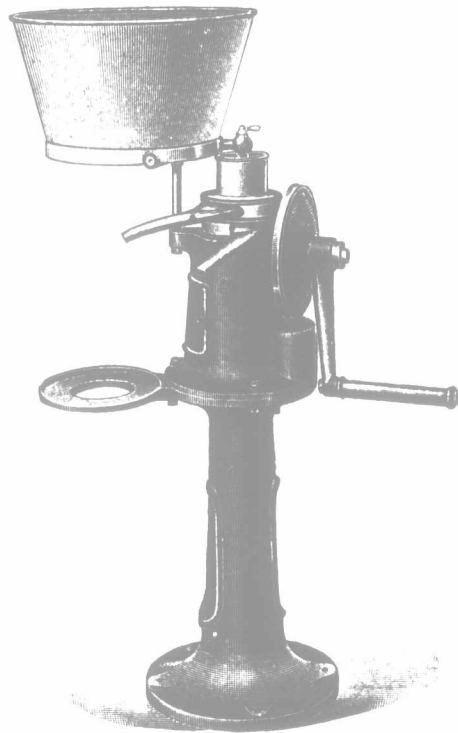

The Premier Cream Separator

WILL BE EXHIBITED AT TORONTO, LONDON AND OTTAWA FAIRS.

"The World's Latest and Best."

Don't miss it.

Call at our stand and see the only **self-centring, self-balancing, upright bowl.** Built to last a lifetime, the lightest-running machine in the world, and the latest model on the Canadian market.

Exhibits:

Toronto,
under the Grand Stand;
London,
in the Dairy Building;
Ottawa,
in Machinery Hall.

"THE PREMIER."

The "Premier" is a combination of the best thoughts and practical improvements of long experienced Cream Separator manufacturers.

Our first year in Canada has been a great success.

We invite your inspection at our stand, testimonials from many users.

We guarantee satisfaction. It pays to buy a Premier.

THE PREMIER CREAM SEPARATOR COMPANY

659-661 KING ST., WEST.

AGENTS WANTED.

TORONTO, CANADA.

PAINT YOUR FARM BUILDINGS

YOU KNOW it ought to be done—and mighty soon at that. **Now** is the best time. The wood has dried out, the pores are open, it's all ready for what it needs—life-giving

Martin-Senour Pure Paint

Two gallons of **unadulterated positively pure paint** will go as far as three gallons of ordinary paint. Feed your hungry farm buildings with **Martin-Senour Pure Paint.** It will preserve and lengthen their life—it will make your property worth a great deal more and of course, make you look more prosperous—and it pays, now-a-days, to look prosperous. Your neighbors will look up to you with more respect and admiration. Neglected old farm buildings can be made to look like new—and look new for years and years, with very little expense if you use **pure, honest, rightly made Martin-Senour Paint.**

Insist upon your storeman giving you **Martin-Senour Pure Paint**—if he does not have it, send us his name and you will receive a fine book on painting **FREE.** Write today.

MARTIN-SENOUR CO., Ltd.
MONTREAL