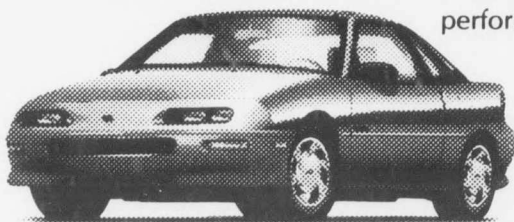

Starting at **$13,690.00***

Additional **$750 GRADUATE CASH BACK.** See Dealer for conditions.

Get to know Geo.