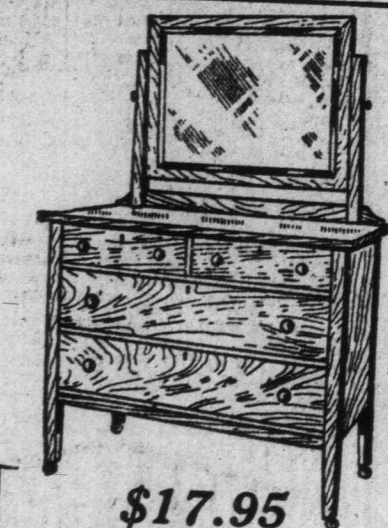

$17.95

Regularly $26.00
As illustrated—Dresser of genuine quarter-cut oak in fumed or golden finish. Fitted with bevelled mirror, size 22 x 28. February Sale, $17.95.

Six Outstanding Values From the February Sale of Floor Coverings

Wilton Rugs.

Woven without a seam, the design is a faithful copy of a Persian rug, in the well-known tree design; obtainable in three shade effects, soft green, deep claret and brown colorings. Size 6' x 10' 6". Regularly $49.75. Sale price $39.95.

Small Rag Rugs.

Cut Prices in Congoleum Rugs.

Axminster Rugs.

Handsome Oriental designs and rich colorings, or in small all-over foliage effect. The thick quality of these rugs will give good service under any kind of wear.
Size 4' 6" x 7' 6", for $12.75.
Size 6' 9" x 9', for $22.95.
Size 9' x 9', for $29.75.
Size 9' x 10' 6", for $33.95.
Size 9' x 12', for $38.95.

Tapestry Stair Carpet.

Wilton Rugs.

A very strong and hard-wearing quality, in small conventional patterns chiefly in shades of brown, fawn and green colorings. Sizes:

9' x 9', reg. $36.75, for $32.95.
9' x 10' 6", reg. $39.75, for $34.95.
9' x 12', reg. $45.00, for $39.75.

The **SIMPSON** Limited