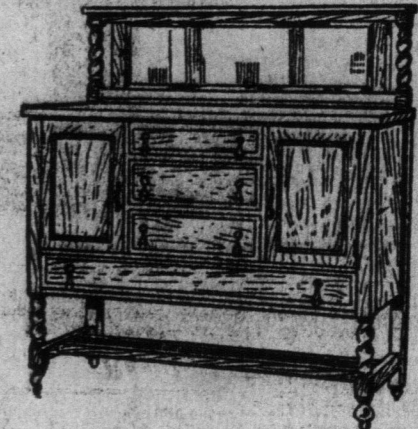

$30.00

Regularly $37.75
As illustrated—Artistic Jacobean Design Buffet; well-braced, closed-in drawer chambers. February Sale, $30.00.