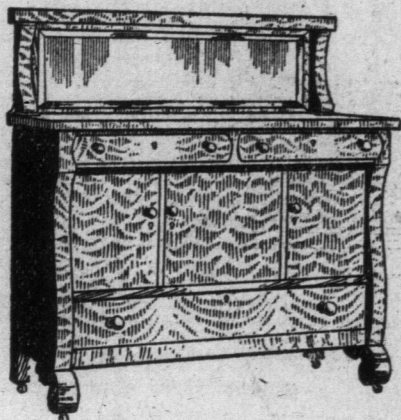

$34.00

Regularly $45.50

$24.50
Regularly $35.25

Buffet of specially selected quarter-cut oak, having bevelled mirror; fumed or golden finish. February Sale $24.50.