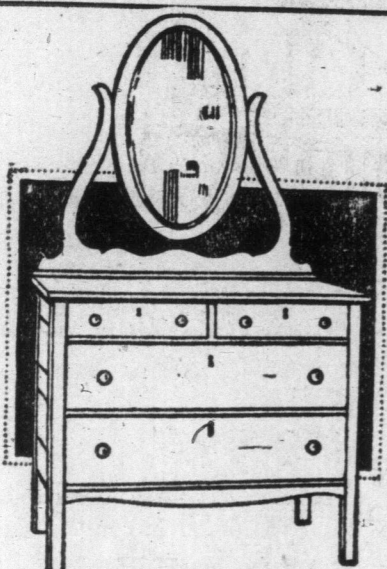

$13.95

Regularly $19.00