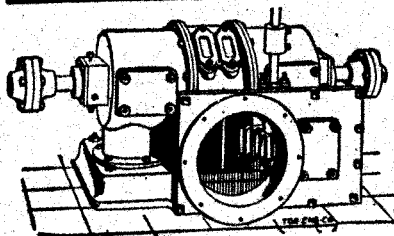

Horizontal Type.

"LITTLE GIANT" TURBINE

... FOR ALL PURPOSES ...

HORIZONTAL AND VERTICAL
BUILT IN 44 SIZES.

We guarantee a higher percentage of power from
water used than any other wheel on the market.

Water Wheel Governors, Machine Dressed Gearing, Pulleys, Shafting and Bearings.
Catalogue and Gear List mailed on application. Correspondence Solicited.

J. C. WILSON & CO., - - GLENORA, ONT.