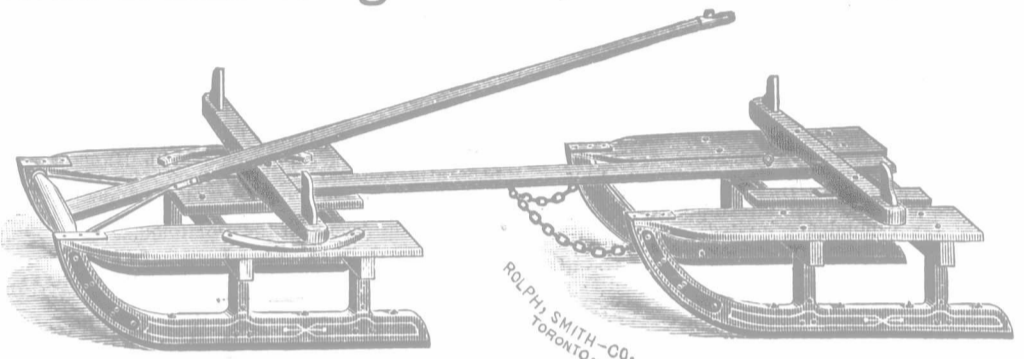

BUY ONLY THE GENUINE

REMEMBER THAT—

McLAREN'S COOK'S FRIEND

IS THE ONLY GENUINE.

THE BEST GROCERS SELL IT.

302-y-OM

ADVERTISE IN THE ADVOCATE.

The Bain Wagon Co., Woodstock, Ont.

FOR THIS SEASON OUR SLEIGH IS STILL UP TO ITS FORMER HIGH STANDARD.
MADE FROM THE BEST SELECTED STOCK.

WE MAKE ALL KINDS FARM, FREIGHT OR DELIVERY WAGONS

Any size of arm or width of tire. The Studebaker Arm and Truss Rod used on all Wagons. We purchase them from the South Bend factory, and we have not had a broken arm reported to us this season. Write for prices.