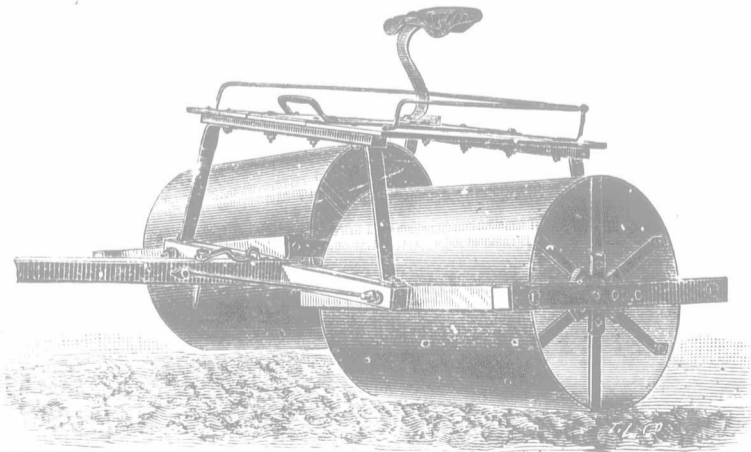

To Repair Leaky Roofs.

Shingle, Iron or Tin Roofs painted with it will last twice as long.

RAPIDLY TAKING THE PLACE OF SHINGLES.

Is put up in rolls of 108 square feet each. 36 feet long by 3 feet wide, and costs 2 1/4c. per square foot, thus affording a light, durable and inexpensive roofing suitable for buildings of every description, and can be laid by ordinary workmen. One man will lay ten square in a day, which brings the cost of Mica Roofing about 75c. per square cheaper than shingles. Special terms to dealers who buy our Mica Roofing to sell again. Orders and correspondence answered promptly.

HAMILTON MICA ROOFING CO.

309-y-OM

Office—108 James Street North, HAMILTON, ONT.

THE DALE PIVOTED LAND ROLLER

(Patented.)

A STEEL ROLLER, THE DRUMS OF WHICH OSCILLATE ON PIVOTS AND ADAPT THEMSELVES TO THE UNEVENNESS OF THE GROUND.

It rolls all the ground, no matter how rough. There is no axle shaft, no strain, and consequently no wear. It is easily oiled between the drums.

THE DEMAND IS STEADILY INCREASING. IT IS UNANIMOUSLY RECOMMENDED BY THOSE FARMERS WHO HAVE USED IT. Orders are now being booked for the fall trade. Description and price furnished on application to.