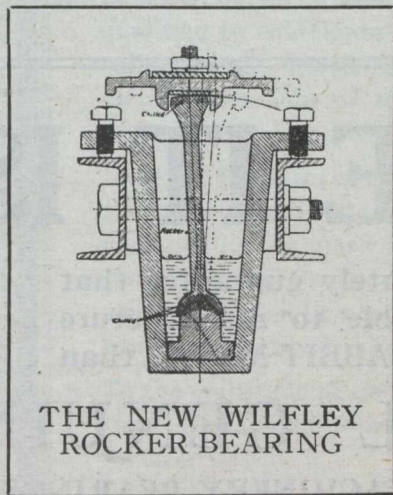

Note the New Head Motion—

Fully enclosed — self oiling.

The development of the Improved Wilfley Self-Oiling Head Motion marks another advance in table concentration. This Head Motion is dust-proof, self-oiling, uses minimum horse-power, and imparts a powerful kick, giving better extraction at lower cost.

THE NEW WILFLEY
ROCKER BEARING

All Nos. 5, 6, 9, and 11 Wilfley Tables will be equipped with this Enclosed-Self-Oiling Head Motion. This head motion can be used on your old Wilfleys, as it is interchangeable with our Standard No. 5 and No. 6 Head Motions.