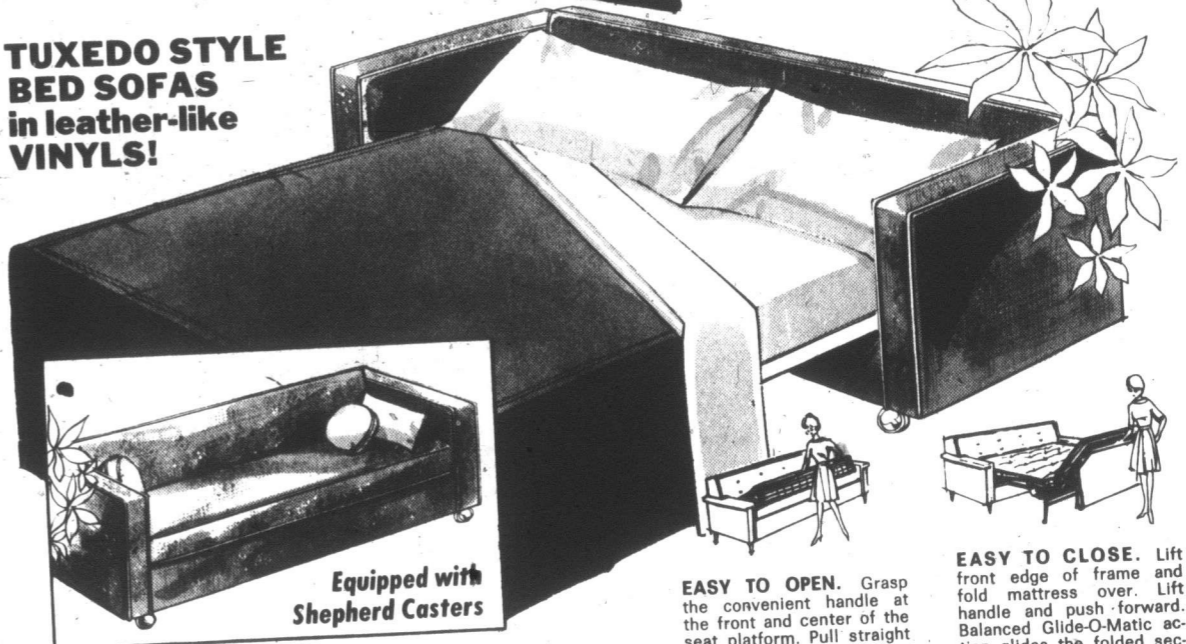

Add the convenience of an extra bedroom to your home and save! Just a flip of the fingers and presto! . . . Your lovely sofa turns into a full size bed.

YOU GET BOTH FOR THE PRICE OF ONE WITH LEON'S CONVERTIBLE BED SOFAS!

A Sofa and a Bed

Ultramodern Tuxedo design combined with deep foam seating comfort and the convenience of night time sleeping accommodation. Tastefully upholstered in care-free vinyl with foam filled reversible seat cushions. Enclosed spring-filled mattress opens easily into a full sized double bed.

$148

TUXEDO STYLE BED SOFAS in leather-like VINYL!

Equipped with Shepherd Casters

EASY TO OPEN. Grasp the convenient handle at the front and center of the seat platform. Pull straight up as if you were picking up a suitcase.

EASY TO CLOSE. Lift front edge of frame and fold mattress over. Lift handle and push forward. Balanced Glide-O-Matic action glides the folded section into sofa position.