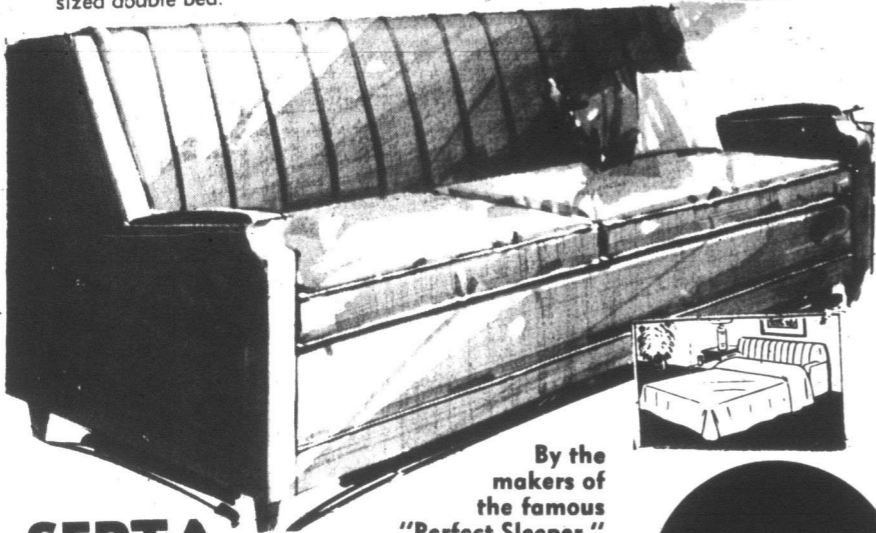

SERTA

By the makers of the famous "Perfect Sleeper."

Trim, contemporary design with channel back and walnut show-wood arm trim. Dependable soft deck Serta "quick-opening action" double bed mattress is cleverly concealed in this popular style. Five inch thick foam cushions and long-wearing durable covers.

$179

ALL ITEMS EXACTLY AS ILLUSTRATED