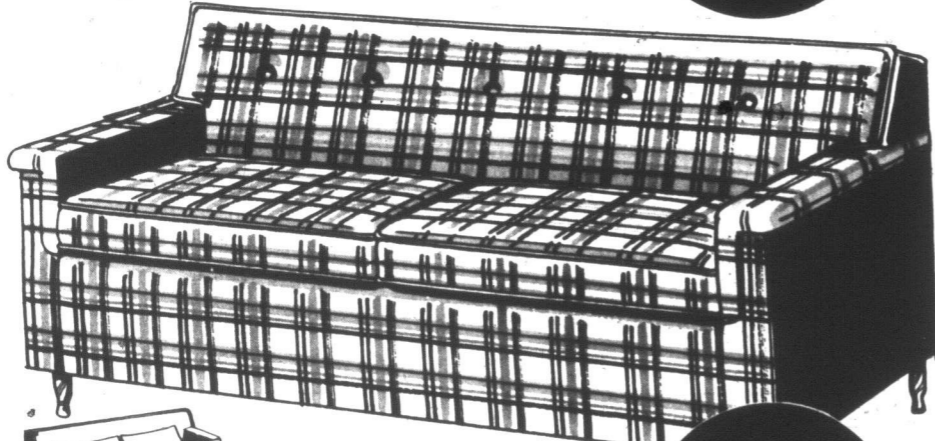

Trim-line MODERN By KING KOIL

$169.95

Covered in stain resistant HERCULON, attractive plaid pattern. Reversible foam seat cushions and foam padded back. Enclosed mattress makes into a double size bed. Sofa measures 66 1/2 inches.