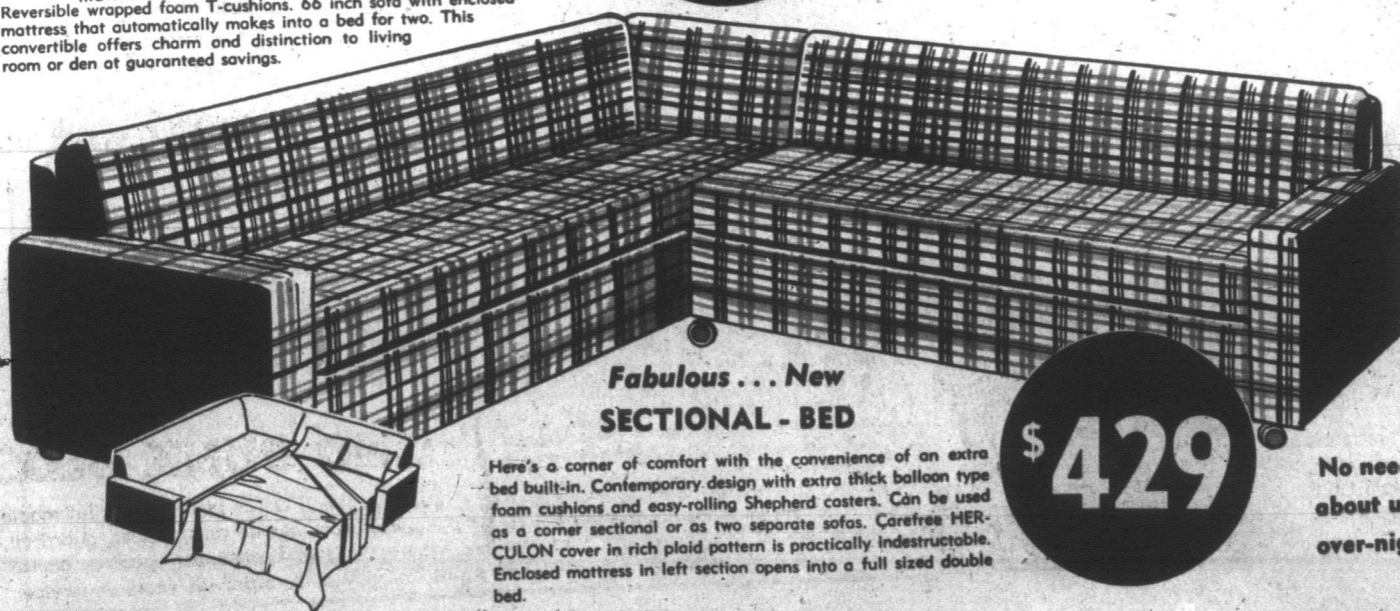

Fabulous . . . New SECTIONAL - BED

$429

Here's a corner of comfort with the convenience of an extra bed built-in. Contemporary design with extra thick balloon type foam cushions and easy-rolling Shepherd casters. Can be used as a corner sectional or as two separate sofas. Carefree HERCULON cover in rich plaid pattern is practically indestructible. Enclosed mattress in left section opens into a full sized double bed.

No need to worry about unexpected over-night guests.