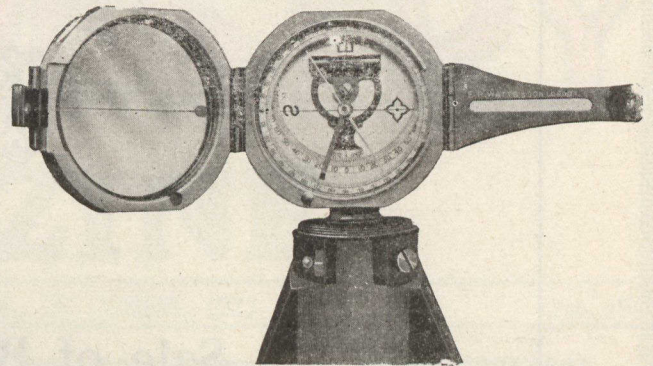

# INSTRUMENTS

LIMITED

Scientific Instruments for Every Purpose

THE BRUNTON TRANSIT

Drawing Office Materials, Temperature Measuring Instruments, Power Plant Instruments.

Head Office:

43-45 BANK ST. OTTAWA, ONT.