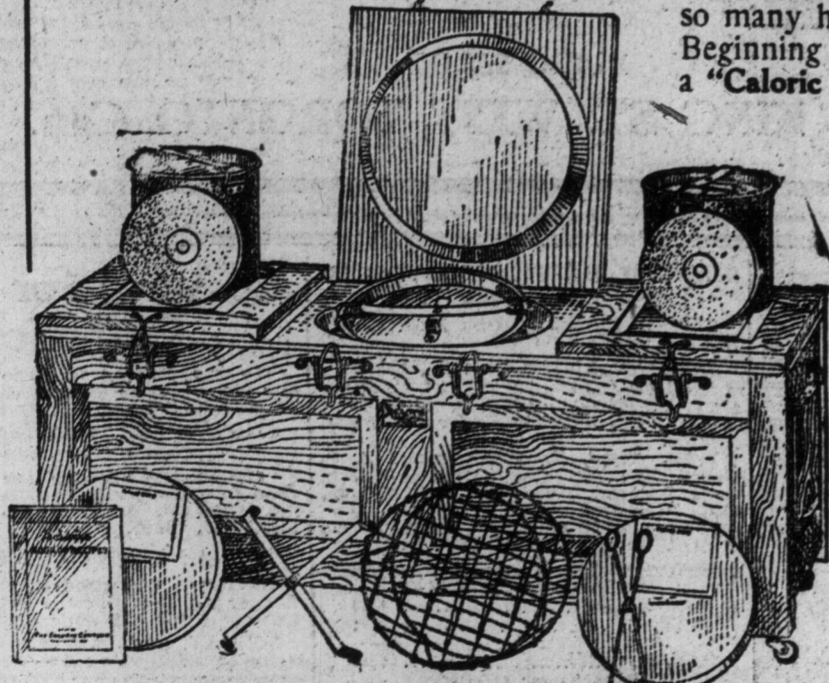

THE "CALORIC" FIRELESS COOKER

All these best grade Baking Supplies Free with Each Cabinet or Cooker sold on Club plan

1. 1 bag Cobalt Flour. 1 pkg. Melagama Tea. 1 tin Melagama Coffee. 1 Canada Cream Cheese. 1 tin Cowan's Cocoa. 1 tin Magic Baking Powder. 1 pkg. McLaren's Jelly Powder. 1 pkg. Cowan's Cake Icing. 1 pkg. Baking Soda.
2. Mr. Man, right here and now you can settle the question of what to buy Wife or Mother for Xmas, and you ought to thank us, both for suggesting such a really good gift and making it so easy to get.
3. One Dollar Down will do it Now—Merely leave us her name and address and say when you want us to send it up.