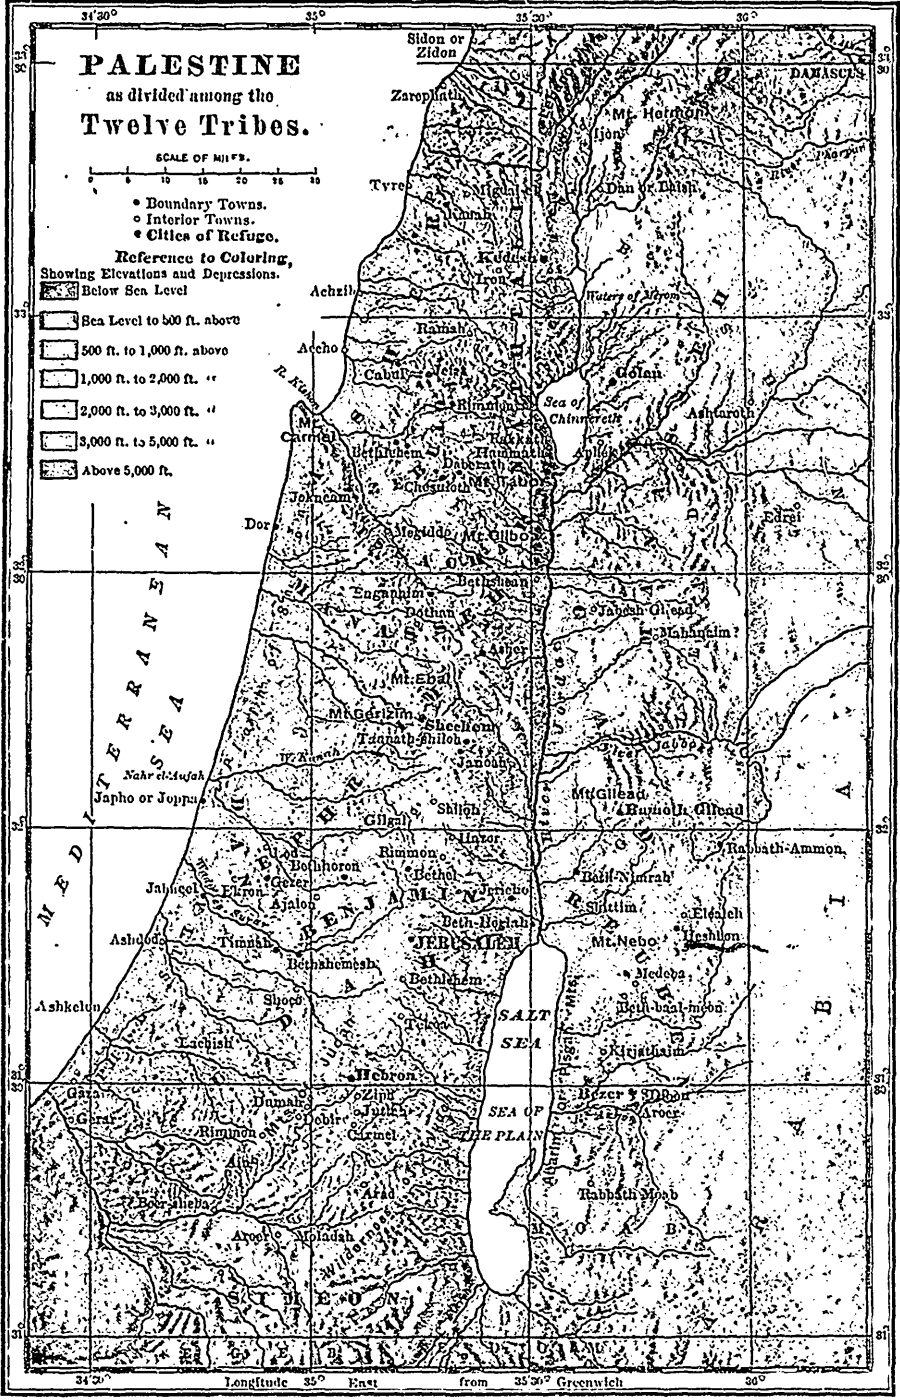

PALESTINE

as divided among the
Twelve Tribes.

- Boundary Towns.
- Interior Towns.
- Cities of Refuge.

Reference to Coloring,

Showing Elevations and Depressions.

- Below Sea Level
- Sea Level to 500 ft. above
- 500 ft. to 1,000 ft. above
- 1,000 ft. to 2,000 ft. "
- 2,000 ft. to 3,000 ft. "
- 3,000 ft. to 5,000 ft. "
- Above 5,000 ft.

Longitude 35° East from 35° 20' Greenwich 36°