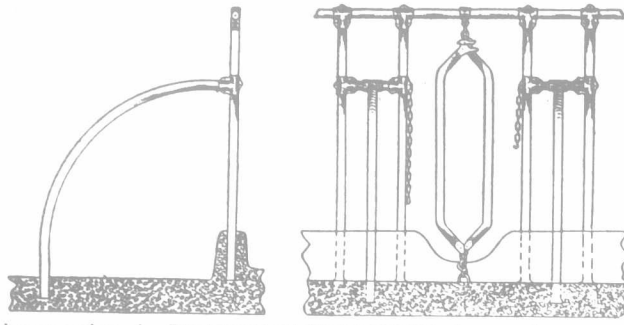

WOODWARD WATER BASIN

Woodward Water Basins

Will increase the flow of milk from your cows, and at the same time keep them healthier. The water is always uniform in temperature. There is no swilling of cold water once a day and a resultant checking of the natural flow of milk.

They are not expensive to install, and the extra profit will pay for them in a very short time.

Send your name and address to-day for a copy of our free Catalogue.

Ontario Wind Engine & Pump Co., TORONTO Limited

ALWAYS WINS field competitions because of its wonderful capacity

See **The "Bissell"**

Disc Harrow in action and you'll buy no other. Write for Harrow Catalog to Dept. W

T. E. Bissell Co., Limited
Elora, Ontario 65

LIGHTNING

Send for free book, all about lightning and the Budd System of protection. Installed with binding guarantee of money refunded or damage made good. The standard everywhere. See insurance companies endorse and reduce rates on fire-protected buildings. Act now. Time is money. Write to:

DODD & STRUTHERS, 465 6th Ave., Des Moines, Ia.

Arkona Basket Factory for Berry Boxes

11 and 6 quarts. Baskets, Crates, etc. Write for quotations. Special prices to vegetable and fruit growers associations in car lots. Prices on application.

Geo. M. Everest, Prop., Arkona, Ont.

STEEL STALLS AND STANCHIONS

There never was a time in the history of Canada when the dairymen were paying so much attention to ventilation, sanitation and equipment of their dairy stables.

This is an age for cement and steel. When you are laying your stable floors it is an easy matter to install Steel Stalls and Stanchions.

An increasingly large number of stables are being equipped with

LOUDEN'S STALLS AND STANCHIONS

because they give PERFECT SATISFACTION wherever they are used. They are made of tubular steel, fastened together firmly with malleable coupling, without in any way weakening the stalls. The stanchions will hold the strongest bull, and yet they are so arranged that no weight of any kind rests on the animal's neck. For prices, plans, circulars, etc., write:

LOUDEN MACHINERY COMPANY, GUELPH, ONT.
Haying Tools, Barn Door Hangers, Cow Stalls and Stanchions, Hardware Specialties, etc.

When the Bluebirds start a warbling
And the Mocking birds to mock;
When the summers here with roses
And the sun's the farmer's clock;
"When the frost is on the pumpkin
And the fidders in the shock;"
When snow balls come a whizzing
And the paths the snow drifts block.

DE LAVAL CREAM SEPARATORS

Skim just the same

The De Laval Separator Co.
173-177 Williams St.
MONTREAL
VANCOUVER—WINNIPEG

Send for Catalog.

Engines for Farmers

The Barrie 3 H.-P. Engine is designed especially for farmers' requirements. Will do its work quickly and economically. Practically runs itself. No expert attention required. You can thoroughly rely on it.

Comes to you mounted on skid, with battery box and all connections made, ready for use immediately. Write for descriptive booklet, also agency proposition.

ADDRESS:

A. R. Williams Machinery Co., Toronto,
Ontario Distributors for
Canada Producer & Gas Engine Co., Limited,
BARRIE, 14 ONTARIO