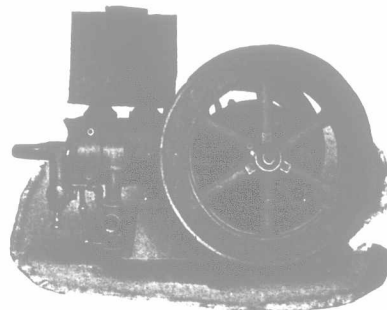

The IDEAL Green Feed Silo

NOT AN EXPERIMENT BUT A TIME-PROVEN FACT

Don't waste your time and money on an experiment. Our silos have been tried and proved for years. Are built from lumber thoroughly treated with a specially-prepared wood preservative, and have other important points of superiority. Free catalogue on application.

THE OLDEST COMPANY IN CANADA BUILDING SILOS.

Canadian Dairy Supply Company, Limited
592 St. Paul Street, Montreal.