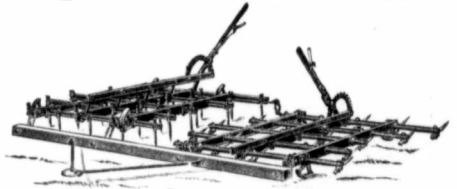

The Machines That Made America Famous.

DEERING
IDEAL
BINDER,

Five, Six, Seven
and Eight Feet.

Lighter draft, more durable, and easier to operate than any other binder. The Binder that will cut and handle any grain that grows.

Deering Harvester Company

Main office, **Chicago, Ill.**

BRANCH HOUSES : TORONTO. LONDON. MONTREAL. WINNIPEG

The Celebrated "U" Bar Spike Tooth Harrow

This Harrow in lightness and strength eclipses all others in the market. It is manufactured in a strictly first class manner throughout, and is provided with levers for regulating the slant of the teeth (as shown above) and clearing the teeth of any obstructions, and by means of these levers the teeth can be raised from the ground, allowing the harrow to rest on shoes which makes it very convenient for transportation purposes.

The New Ontario Riding Plow, No. 8.

This is a Double Plow, used for general purposes and cutting two furrows from 9 to 12 inches as desired and can easily be regulated for sod or stubble.

It can be worked with three horses in any ordinary soil, and often where the soil is light by two.

With this Plow land can be marked out as easily as can be done with any Walking Plow.

Land can be marked out at any required depth, and finished with the same certainty as with a Walking Plow and with greater ease.