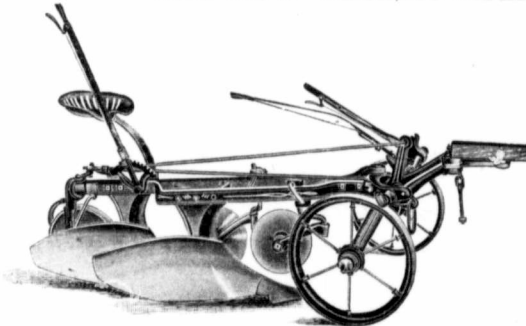

The Machines That Made America Famous.

DEERING
IDEAL
BINDER,

Five, Six, Seven
and Eight Feet.

Lighter draft, more durable, and easier to operate than any other binder. The Binder that will cut and handle any grain that grows.

Deering Harvester Company

Main office, **Chicago, Ill.**

BRANCH HOUSES : TORONTO. LONDON. MONTREAL. WINNIPEG

The Celebrated "U" Bar Spike Tooth Harrow

This Harrow in lightness and strength eclipses all others in the market. It is manufactured in a strictly first class manner throughout, and is provided with levers for regulating the slant of the teeth (as shown above) and clearing the teeth of any obstructions, and by means of these levers the teeth can be raised from the ground, allowing the harrow to rest on shoes which makes it very convenient for transportation purposes.

The New Ontario Riding Plow, No. 8.

This is a Double Plow, used for general purposes and cutting two furrows from 9 to 12 inches as desired and can easily be regulated for sod or stubble.

It can be worked with three horses in any ordinary soil, and often where the soil is light by two.

With this Plow land can be marked out as easily as can be done with any Walking Plow.

Land can be marked out at any required depth, and finished with the same certainty as with a Walking Plow and with greater ease.