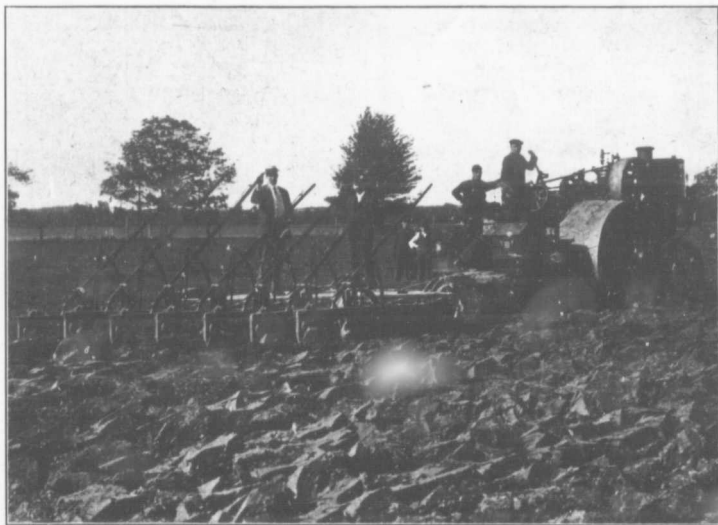

Issued Each Week—Only One Dollar a Year

VOLUME XXVII

NUMBER 27

The CANADIAN DAIRYMAN AND FARMING WORLD

Dairy & Cold Storage
Commissioner for
Agricultural Dept.

PETERBORO, ONT.

JULY 22, 1908

PLOWING BY STEAM POWER ON AN ONTARIO FARM

A "Model" Farm has been started at Weston, Ont., by Mr. W. G. Trethewey, a wealthy resident of Toronto. Mr. Trethewey may be seen standing on the extreme left. In this outfit eight plows are used. The plowing shown was done late in the season when the land was very dry. The plows have done good work. (See article in this issue.)