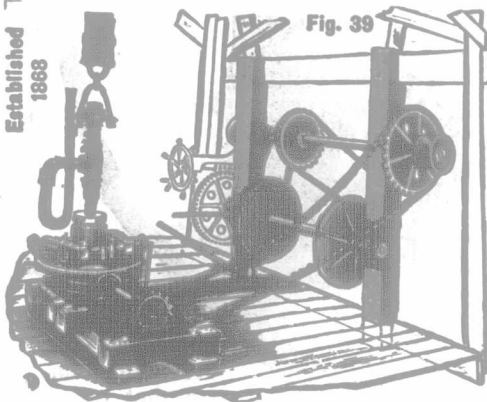

LIGHTNING WELL MACHINERY,

Rotary, Coring or Rock Drilling,

Any Diameter, Any Depth, for Water, Oil, Coal or Mineral Prospecting,

Descriptive Catalog on request.

The American Well Works,

Aurora, Illinois, U. S. A.

CHICAGO, ILL. DALLAS, TEX.

The Greatest Sash and Door Factory in the West.

CUSHING BROS. CO., Limited

Factory and Yards at CALGARY, EDMONTON, REGINA.

Branches at: Red Deer, Strathcona, Ft. Saskatchewan and Morinvale.

Manufacturers, Importers, Jobbers: **Doors, Blinds, Glazed Sash, Plate and Window Glass, Leaded Art Glass, Church Windows, Chipped, Enamel, Cathedral, Skylight and Wire Glass.** Hardwood Doors, Colonial Columns, Porch Work.

Every lost hair brings you a fraction nearer to baldness.

QUININE HAIR TONIC

will kill out that hard-working little germ which is causing the damage, and restore a vigorous growth to your hair which will surprise you.

Price, $1.00

MANITOBA HAIR GOODS CO.,
Dept. "A," 301 Portage Ave.

A COPY of **Hart's 1905**
Handsome 64-Page Illustrated Pamphlet
of **B.C. FARM & FRUIT LANDS**
MAILED FREE on request
E. J. HART & CO. Box 242, NEW WESTMINSTER, B.C.

Any Person wishing to ship their own grain, write to

D. D. CAMPBELL,

Dominion Govt. Agent,

422 Grain Exchange,

Phone 3370.

WINNIPEG.

To gain flesh eat plenty of starchy food and use olive oil on all foods that is found agreeable to taste. A teaspoonful to a tablespoonful may be taken every morning before breakfast with good results.