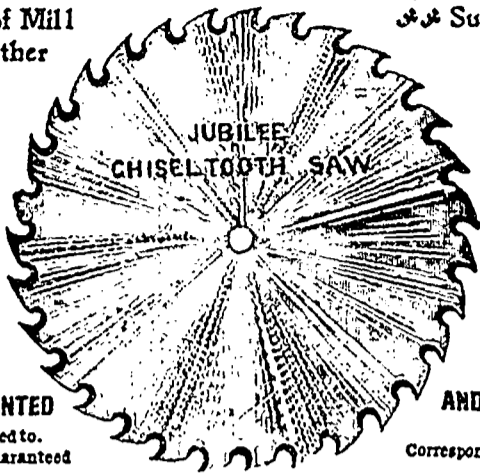

**THE JAMES ROBERTSON CO., Limited.**

Manufacturers of..

Saws of All Description

Full line of Mill  
Rubber and Leather  
Metal, &c., always

Supplies, including  
Belting, Babbit  
carried in stock

Head Office:  
144 William St.  
MONTREAL

Factories at  
MONTREAL,  
TORONTO,  
and  
ST. JOHN, N.B.

ALL OUR SAWS  
FULLY WARRANTED  
Orders promptly attended to.  
Satisfaction Guaranteed

CIRCULAR, GANG  
AND MILL SAWS  
A SPECIALTY  
Correspondence Solicited.