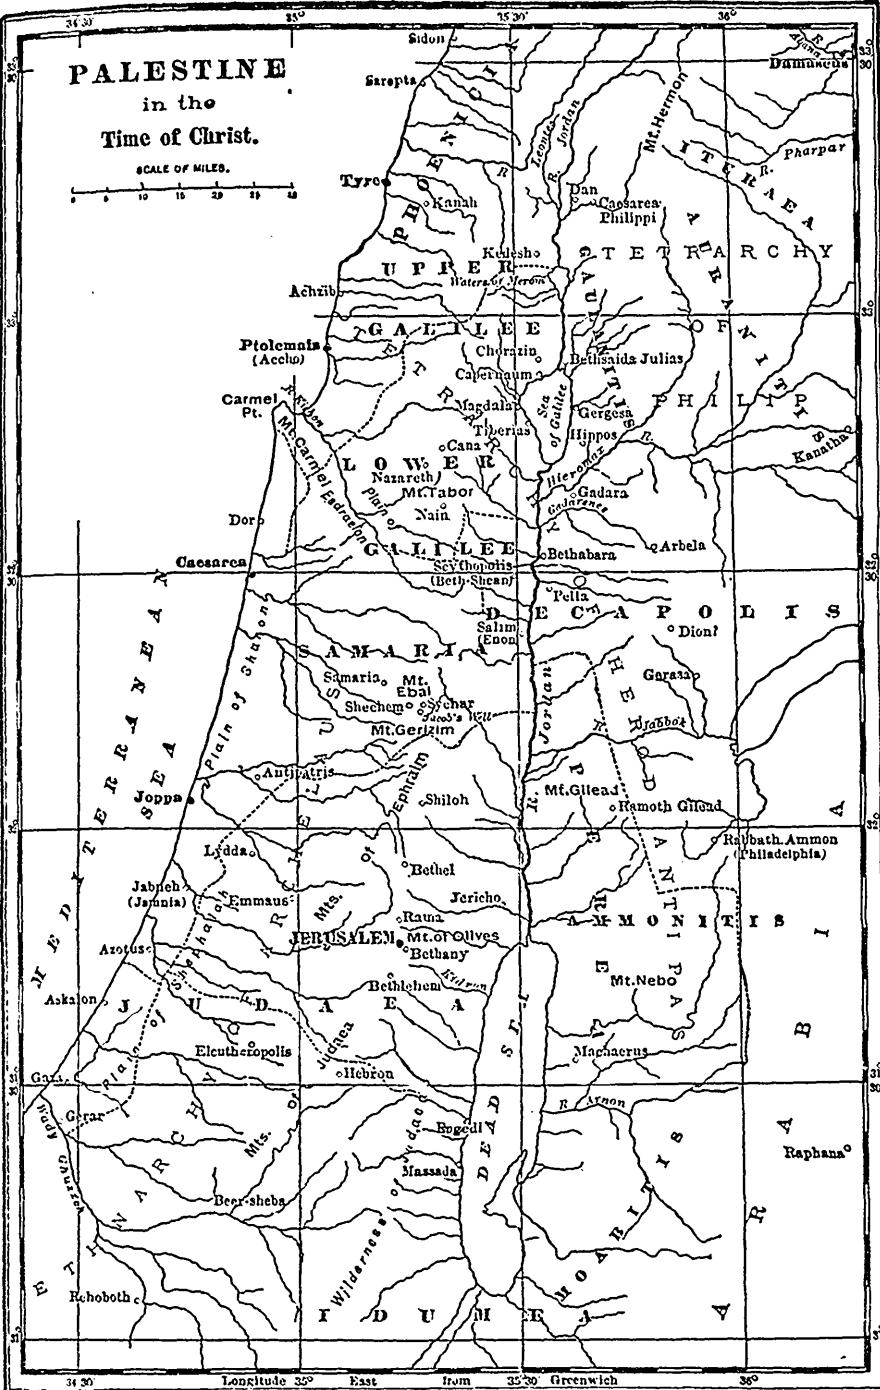

PALESTINE

in the
Time of Christ.

34 30 Longitude 35° East from 35 30 Greenwich 36°