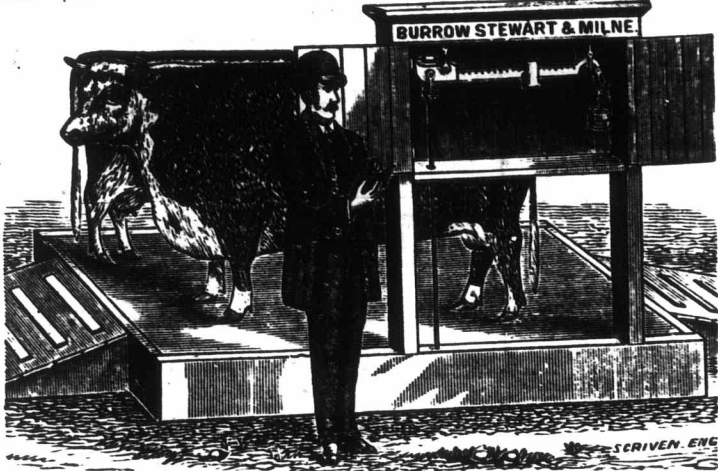

SCALES! SCALES!

The Platform of this scale
is 6 feet by 4 feet.

No Farmer, Stock Raiser
or Produce Dealer should
be without one.

It weighs accurately from
half pound to 4,000 pounds

DAIRY SCALES,
SPECIAL FAMILY SCALES,
COUNTER SCALES,
PLATFORM SCALES,
HAY SCALES,
&C., &C.

Quality, Accuracy and Beauty
of workmanship unsurpassed.

BURROW, STEWART & MILNE
HAMILTON, ONT.

244-y

The excellent record of this Engine as
the years roll on has brought it so
prominently in favor that the suppli-
has not been equal to the demand,
but we guarantee a full supply for
1886. AGENTS WANTED IN SOME LOCALITIES