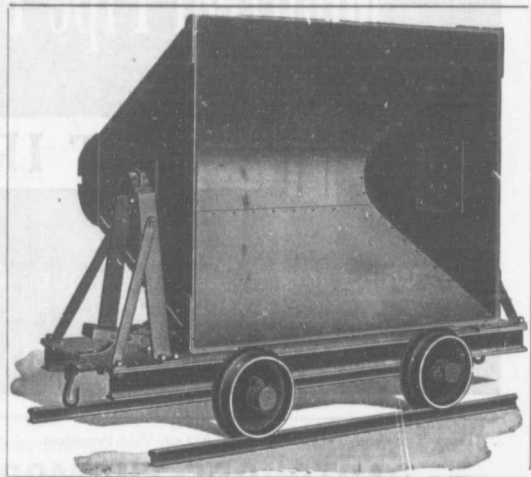

F. H. Hopkins & Co.

MONTREAL

Dunn Bros. & Company, Winnipeg Agents