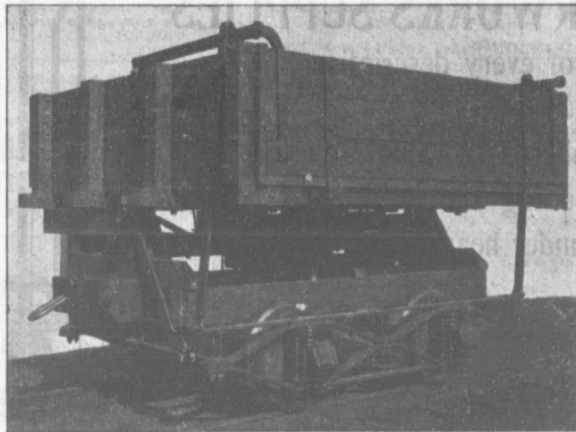

FOR
HAND
WORK

DUMP CARS

FOR
STEAM
SHOVEL
WORK

All Sizes up to 10 Yards. Many Styles

Our **DUMP CARS** are unquestionably superior both in material and workmanship to any cars heretofore manufactured. Latest improvements in method of operating place our car far in advance of all others. All working parts are made throughout of wrought steel. All parts of each are interchangeable.

**ONE AND TWO-WAY
DUMP CARS**

FOR PROMPT DELIVERY

Extremely Low Prices
Sent on Application

STEEL ORE CARS

All Styles

All our **ORE CARS** are very carefully and substantially built throughout. The boxes are made of best quality of Steel Plates, very strong for their weight and properly balanced. Heavy Cast Iron Wheels, chilled on the face and with full web centre.