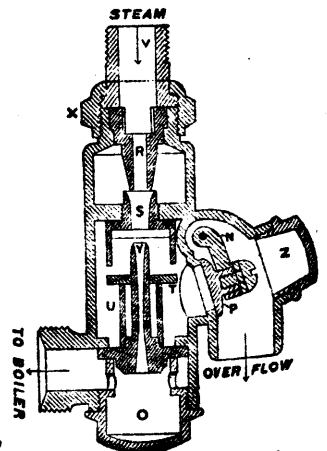

SIMPLE, ECONOMICAL AND DURABLE.

And the Only Absolutely Automatic Injector in the Dominion.

PROMINENT FEATURES ARE: They start at about 25 lbs. steam pressure and work to 150 lbs. Lift water up to 20 feet, and work from a head as well. They require little watching, as, being automatic, they restart if feed to boiler is broken by air or sudden jarring. The parts are interchangeable and can be removed without uncoupling machine. Send for pamphlet to **PENBERTHY INJECTOR CO.,** Detroit, Mich. Factory at Windsor, Ont. Handled largely also by Waterous Engine Works Co., Limited, Brantford J. H. Taylor, Montreal; S. J. Shaw, Quebec; Park Bros., Chatham; McDonald & Co., Limited, Halifax, N.S.; A. R. Williams, Toronto.