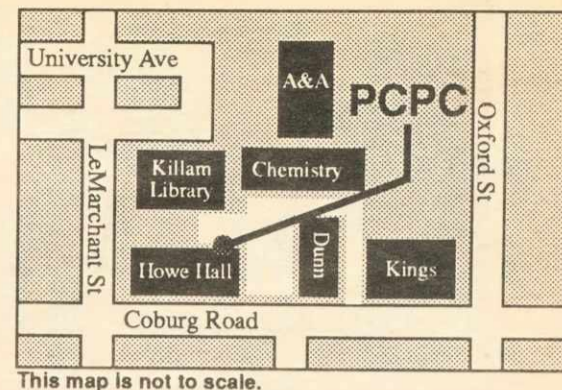

PCPC at Dalhousie University.
Basement, Bronson House, Howe Hall
Dalhousie University
Tel: 494 2626

This map is not to scale.

What is PCPC?

The Personal Computer Purchase Centre is a personal computer purchasing service exclusively for students, faculty, and staff. Due to significant discounts available to the university community on Macintosh™ and other products, PCPC is allowed to resell microcomputers and software strictly within the university community. PCPC at SMU is associated with PCPC of Dalhousie University's Academic Computing Services. PCPC serves only the following five Halifax universities: Saint Mary's University, Dalhousie University, Mount Saint Vincent, TUNS, and NSCAD.