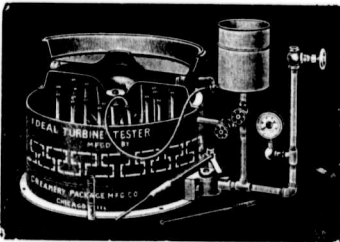

Our IMPROVED  
IDEAL  
TURBINE TESTER

Like our other apparatus, sets the standard in its particular field. No other machine so complete, so convenient, so durable on the market.

Each machine is carefully tested before it leaves our shops. We include with these machines a full set of milk bottles and all glassware, steam gauge, speed indicator, bottle brush and Farrington & Walls' (Professors at Agricultural College, Madison, Wis.) book on testing.