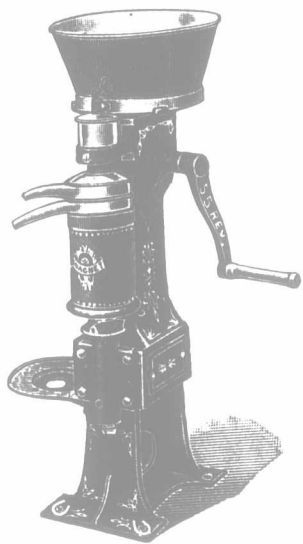

WHY SHOULD A FARMER BUY A STRONG, DURABLE CREAM SEPARATOR?

Because he is miles away from the repair shop. Repairs mean loss of milk and cream, loss of time going for repairs, loss of money paying for them, and loss of temper. To avoid these losses look closely into the build of the machine you think of buying, and when you find the stand light, a worm gear drive, thin metal parts, you know it cannot do its work twice a day for any length of time without repairs, and will collapse entirely in a year or two.

Compare any machine made with the MAGNET'S strong, solid frame, square gears, large heavy steel bowl, with two supports, top and bottom (MAGNET patent), one-piece steel skimmer, extra strong, easily cleaned. MAGNET Brake stops the machine in eight seconds without injury to machine.

All metal parts coming in contact with milk covered with pure tin, and we know you will buy a MAGNET if it costs a few dollars more at first—it will be the cheapest.

Eleven years' use has shown no wear, and that it is the easiest to clean, easiest to turn, children of eight years can operate any size, and that it will skim perfectly for fifty years.