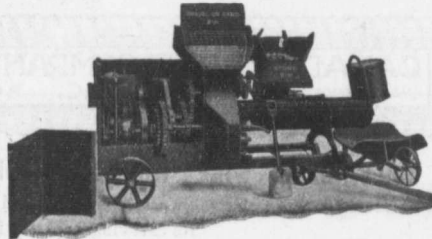

SAMSON CEMENT

MANUFACTURED BY

THE OWEN SOUND PORTLAND CEMENT COMPANY, LIMITED

Owen Sound, Ont.

Works at SHALLOW LAKE, ONT.

Write us for prices.

THE EUREKA CONCRETE MIXER

is right, will mix wet of
dry just as you please.
Furnished with or with-
out power with Rotary
Pump, with two or three
measuring bins for Ce-
ment, Sand and Gravel
or Crushed Stone.