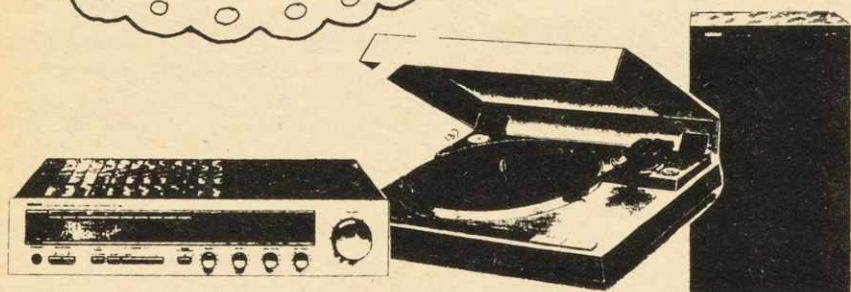

R30 RECEIVER 25 W/channel, .03%THD, Preset Station
P200 YAMAHA BELT DRIVE SEMI AUTOMATIC TURNTABLE
With Audio Technica Cartridge
YAMAHA NS 82B SPEAKERS 2 Way 40 Watt

ONLY
$499⁰⁰

**ONE OF A KIND AND DEMO ITEMS
JUST LOOK AT THE SAVINGS**

● **SPEAKERS** ●

J.B.L. L15 - DELUXE SERIES
Speakers from one of the most respected names in the business.
M.S.L. $600. Pair **SALE $399.**

J.B.L. L150 — TOP OF THE LINE
3 way, 12" Woofer with passive radiator, 200W handling.
M.S.L. $2760. **SALE $1799.**

MIRAGE — SMI's
Only a few pairs left at this great price.
M.S.L. $456. **SALE $299. INCL. STDS.**

VISONIK 7000's
A German mini speaker of super quality with built in overload indicator.
M.S.L. $499. **SALE $299.**

● **AMPLIFIERS** ●

YAMAHA M50 POWER AMPLIFIER ONLY
120 W/Ch. .02%T.H.D. **$999.**
YAMAHA C50 PRE AMPLIFIER
Deluxe pre-amp with MC input.
The combination Lists For $1658.

● **CASSETTE DECKS** ●
YAMAHA K2000 SALE **$799.** Top of the line Yamaha Deck with 3 head and double Dolby and DBX. List $1098.
TEAC V707X SALE **$499.** Auto Reverse, DBX, Programmable. M.S.L. $699.

**CDX-1
COMPACT
DISC PLAYER**

3 Beam laser fully programmable, remaining time indicator and music search are just a few of the features this player offers. The CDX-1 is considered to be the best machine on the market and priced way ahead of the competition. **BONUS . . . with the purchase of every CDX-1 player, you receive 5 FREE DISCS up to a value of $150 MSL**

$648⁰⁰