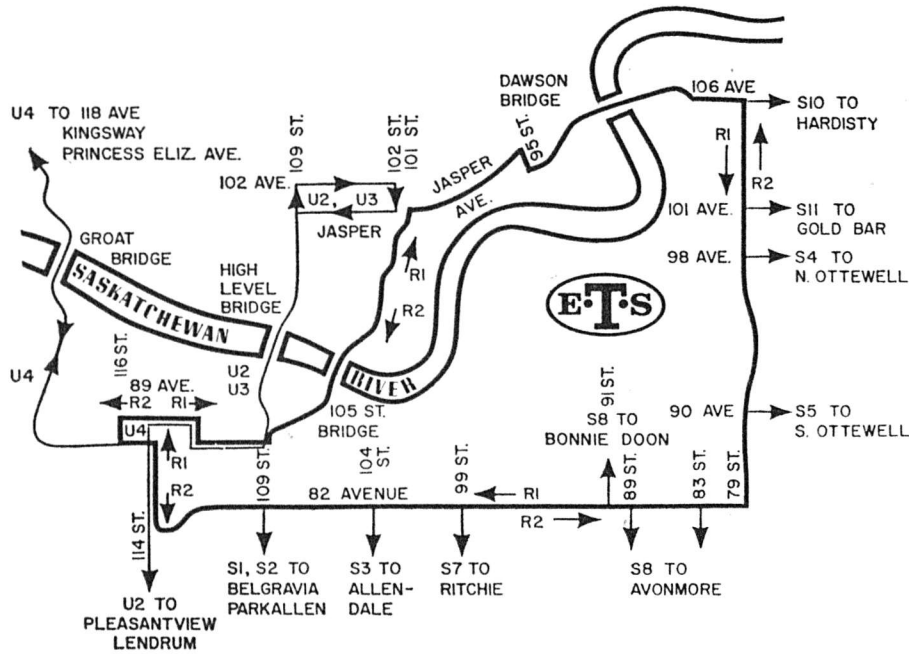

# E.T.S. Improved Routings to University Campus

**E.T.S. Student Passes will be on sale during Registration Week**  
**SEPTEMBER 24-28**  
**at Administration Building, Room 19**  
 (Opposite Post Office in the basement)

## RING ROUTES

Two ring routes (R1 clockwise and R2 counter-clockwise) provide a direct link to the University from Downtown and from the South Side. It is now possible to reach the University from any of the South Side area with only ONE TRANSFER.

## ROUTE U4—University → Groat Road → 118 Ave./95 St. (Effective September 24, 1962)

This route operates from 118 Ave./95 St. via Princess Elizabeth Avenue—Kingsway—118 Avenue—Groat Road. Arriving at the Campus on 87 Avenue—south on 114 Street—west on 87 Avenue to return to Groat Road. This route does not operate on weekday evenings, nor all day Sundays or University Holidays.

Leave 118 Ave./95 St. 7:17-8:17-9:17-10:32-11:32-12:32-2:02 then every 60 minutes until 6:02

Leave 118 Ave./Groat Road 7:32-8:32-9:32-10:47-11:47-12:47-1:17 then every 60 minutes until 6:17

Leave University 7:47-8:47-10:02-11:02-12:02-1:02\*-1:32-2:32 then every 60 minutes until 6:32