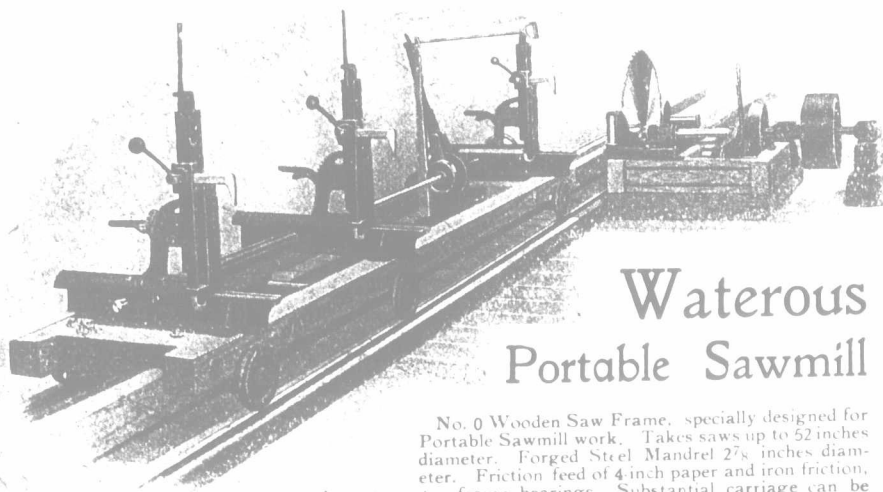

GILSON GAS AND GASOLINE ENGINE

FREE TRIAL—WRITE FOR CATALOG—ALL STATES
Gilson Mfg. Co., Ltd.
10 York St., Guelph, Ont., Canada

Why Not Put "BT"

Stanchions in Your Stable?

They will make it brighter and neater, are stronger, more durable, and cost less than any other type when all is considered. Your cows will be kept clean and comfortable. Ask us how to lay out your stable, and why it pays to use "BT" STANCHIONS.

BEATTY BROS., FERGUS, ONTARIO
Hay Carriers, Litter Carriers, etc.

Waterous Portable Sawmill

No. 0 Wooden Saw Frame, specially designed for Portable Sawmill work. Takes saws up to 52 inches diameter. Forged Steel Mandrel 2 3/8 inches diameter. Friction feed of 4 inch paper and iron friction set close to outer frame bearings. Substantial carriage can be returned or rigged from 5 to 10 times as fast as feeding speed. Carriage will accommodate good size logs. Standard carriage for rack feed is 16 feet 11 inches long; rope feed 17 feet 6 inches long. Frame extra wide, of heavy red pine stringers, edges bound with heavy iron. Log seats heavy web. Six-inch eye-beams. Knees and rack cast in one piece. Knees have 3-inch independent taper movement, and are fitted with our patent upper and lower steel hook Peel Dogs, operated by overhead single-acting ratchet networks, having large ratchet wheel. Split steel setting and holding Pawls, designed to eliminate lost motion and permit a set of 1-16 inch. Steel-set shaft 1 1/2-16 inches diameter and 16 feet long. Carries pinions which operate knees and is fitted with heavy cast iron hand-wheel for hand setting. Track 54 feet long. This is one of the finest Portable Sawmills made. It will pay you to send for our free catalogue, which describes it, as well as many others, in detail. Drop us a card to-day.