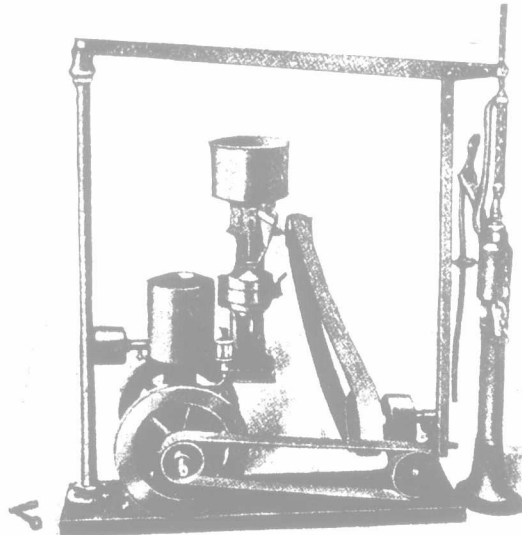

IDEAL GASOLINE ENGINES

1 1/2 TO 40 HORSE-POWER.

Windmills,
Grain Grinders,
Pumps,
Tanks,
Water Boxes,
Concrete Mixers,
Etc., Etc.

Send for catalogue.

GOOLD, SHAPLEY & MUIR CO., LIMITED.
Brantford, Canada.

Genasco lasts—but you don't have to take our say-so. Judge for yourself!

Genasco Ready Roofing

is made of Trinidad Lake asphalt. You know that is Nature's own absolute waterproof and weather-resister. It is better to know what goes in your roofing than to guess—saves money, time, and trouble.

Look for the trade-mark, and know that you get Genasco. Mineral and smooth surface. Backed by our written guarantee. Write for sample and the Good Roof Guide Book.

THE BARBER ASPHALT PAVING COMPANY

Largest producers of asphalt and largest manufacturer of ready roofing in the world.

PHILADELPHIA
New York San Francisco Chicago

Roofers Supply Co., Ltd., Bay and Lake Sts., Toronto.
Alex. McArthur & Co., 82 McGill St., Montreal.
D. H. Howden & Co., Ltd., 90 York St., Guelph, Ont.
Crane Company, Vancouver, B.C.

Subscribe for "The Farmer's Advocate and Home Magazine." $1.50 per Year in Advance.

This Cylinder Shows Why The "EUREKA" Root Cutter

is the best on the market. See how it is designed. Grooved knives, with the grooves on one blade opposite the teeth on the next. Instead of slicing or pulping, the "Eureka" turns out roots in shreds—thin narrow strips—

suitable for any kind of feeding. The "Eureka" shreds from one to two bushels a minute, and turns so easily that a child can operate it.

In the "Eureka" the feed is kept free from dirt, the feeder bottom being made with iron rods, thus allowing all dirt to drop out before it can reach the shredding cylinder.

The sloping form of the cylinder makes the machine a self-cleaner. Write for catalogue which explains fully.

The Eureka Planter Co. LIMITED
Woodstock, Ont.

COWS WOULD BE TICKLED

If they heard you were getting

Champion Cow Stanchions

They appreciate a good thing.

They can move head around.

No weight.

No blisters.

NOW IS THE TIME TO ORDER

Ontario Wind Engine & Pump Co.

(LIMITED)

Toronto, Ontario.

100 MEN WANTED TO SELL THE Columbia Hay Press

We guarantee the best belt press made or no sale. Capacity, 50 tons in 10 hours. Write for full description and agency.

COLUMBIA HAY PRESS COMPANY.
Kingsville, Ontario.

RUSH'S U-BAR STEEL STANCHIONS

are swinging stanchions. See the comfort and freedom they give cattle. Are strongly made to stand roughest usage, and save lumber and labor in fitting up cow stables. Saves time in tying cattle, because the latch is easily operated and absolutely secure. Made in five sizes. Write for catalogue and prices.

A. M. RUSH,
King St.,
Preston, Ontario.