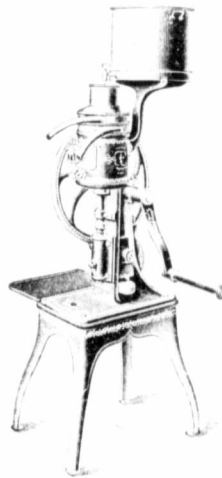

No. 1
Actual Capacity, 125 Lbs. Per Hour
No. 2
Actual Capacity, 450 Lbs. Per Hour