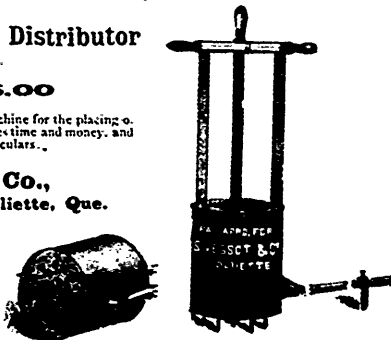

The Backbone

of a Farmer's Implements
is the reputation of the
manufacturer.

Massey-Harris Company

not only make machines
which have established a
name the world over, but
they are a Canadian com-
pany.

MASSEY-HARRIS CO.,
LIMITED
TORONTO

ULRICH'S ENSILAGE Seed Corn

This Celebrated Corn is
Sold all over Canada.

- Giant Prolific,
- Mammoth White,
- Red Cob
- Yellow Dent,
- Improved Leaming.

Ask your dealer to procure SEED for you
and you will be well pleased with results. No
fancy prices. Write for Free Samples and
Book of Testimonials.

E. R. ULRICH & SONS,
Springfield, Illinois.

CREAM . . . SEPARATORS

THE ALEXANDRA
Hand and Power. Capacity 160 to 2,000
lbs. $50 to $350.

THE MELOTTE
Hand Style only. Capacity 330 to 850 lbs.
Price $100 to $185.

Up-to-date Dairy Machinery
and Supplies.

AGENTS WANTED.
R. A. LISTER & CO., Ltd.,
18 St. Maurice Street, MONTREAL.

The Vessot Fertilizer Distributor

Patent applied for.
PRICE, $5.00

S. Vessot & Co.,
Joliette, Que.

Common-Sense Manuring

Extract from a letter by Digby Caley, Esq.:

"I was much interested at the result of your experiments in
trying to arrive at the proper amount of nitrogenous manure
necessary to reproduce correct proportion of grasses amongst

**THE LUXURIANT CLOVERS
ALBERTS' THOMAS-PHOSPHATE POWDER
HAD CALLED INTO EXISTENCE."**

"I congratulate and compliment you most heartily on what
you have already accomplished and demolished, and I consider you
have conferred a great public benefit to agriculture generally by
having afforded such convincing proofs of what can be done by the
liberal use of

ALBERTS' THOMAS-PHOSPHATE POWDER."

WALLAGE & FRASER

Canada Life Building
TORONTO

ST. JOHN, N.B.

Ask for Eddy's

when you order
matches. Then
you will be sure
of having the best.