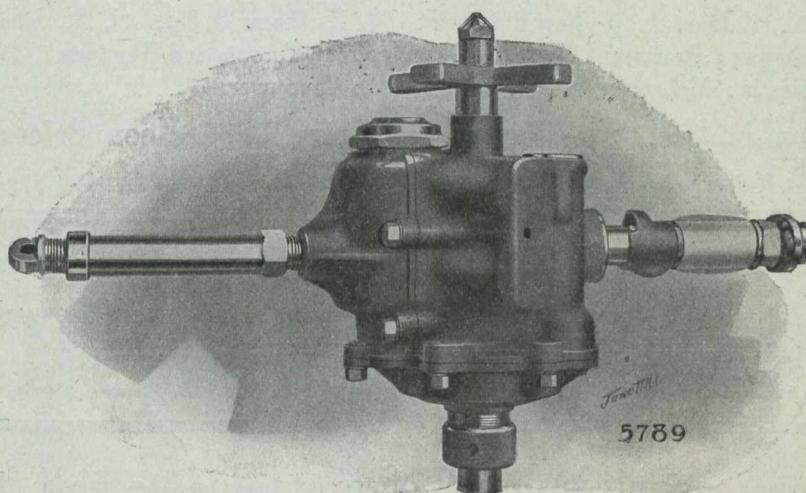

A CONVENIENT TOOL FOR A GREAT MANY REPAIR JOBS

A PORTABLE pneumatic Metal Drill will save many times its cost on repair and construction work about the mine.

A "LITTLE DAVID" Drill is a most satisfactory tool for this work because of its simplicity and its great pulling power.

It's an easy tool to keep in good order as it has very few parts and these are well made.

Let us send you a catalog showing "LITTLE DAVID" construction and range of sizes.

CANADIAN INGERSOLL RAND COMPANY, LIMITED