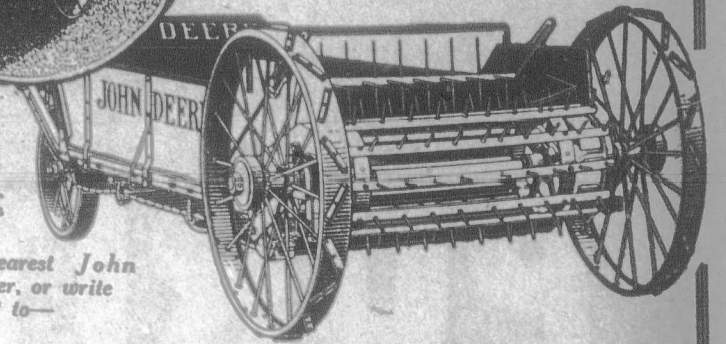

KING OF SILO FILLERS

because of its remarkable elevating powers, absolute safety, durability, strength and simplicity—it stands supreme. It has convenient and quick knife adjustment; solid steel-bound cutting wheel; patented safety reverse—and is guaranteed to cut and elevate MORE ensilage with the SAME power than ANY other ensilage cutter IN THE WORLD. Write to-day for catalogue and proof. Manufactured and guaranteed by—

GILSON MANUFACTURING CO. LTD. 509 York St., GUELPH, Ont.

JOHN DEERE LOW-DOWN MANURE SPREADER

"The Spreader with the Beater on the Axle"

Width of box assures wide spread.

LIGHT DRAFT FEW PARTS

Nearly 150 less working parts and castings than any other spreader

No Chains—No Clutches—No Trouble

See your nearest John Deere dealer, or write direct to—

JOHN DEERE MANUFACTURING COMPANY, LIMITED
WELLAND, ONTARIO

USE

RAMSAY'S BARN PAINT

"The right Paint to paint right"

A. RAMSAY & SON COMPANY