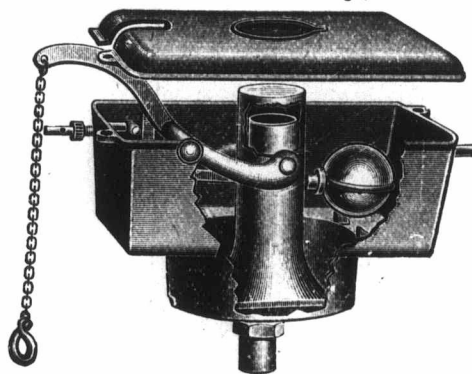

Telegraphic Address: Alabaster, Birmingham.

Alabaster & Wilson
LEGGE LANE,
Birmingham,
ENGLAND.

WEDDING RING DEPARTMENT.

BEST FINISH WEDDING RINGS, 22-CT., 18-CT., 9-CT.

These Drawings are to Scale,

and show a 3½ dwt. 9-ct., 4½ dwt. 18-ct., and 5 dwt. 22-ct. WEDDING RING of each shape, and section of same.

Order Shapes under Name given. Names in Rings indicate Shapes. All Made to Order.

Dart Spring & Safe Company

Manufacturers of
**BENT STEEL, FIRE AND BURGLAR
 PROOF SAFES.**

West Bromwich, - ENGLAND

Special Prices to Canadians under the New Tariff, 33 1-3 per cent. in favour of Great Britain.

... TRY ...
John Wheeler & Son,

For Water Closet Cisterns and Pumps, etc.

**LANGLEY, Near
 Birmingham, Eng,**

Special Prices to Canadians under New Tariff, 33 1-3 per cent. in favour of Great Britain.

DOCKS!