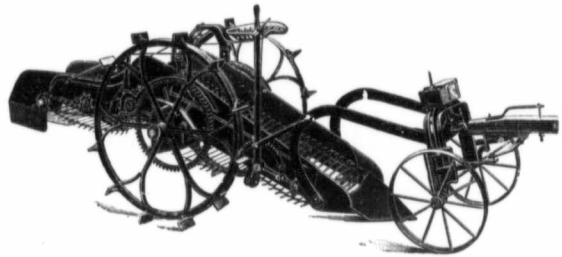

Deere Potato Diggers

Appeal To Every
Farmer

Shaker Digger with Fore Carriage

STEEL beam.—High natural temper steel blade.—Provided with weed fender and gauge wheel.—The shaker Digger has a perfectly flat blade and will not cut the potatoes. The rod grating is hinged at the front and is given an up-and-down shaking motion by the sprocket wheel at the rear. This shakes the dirt off from the tubers and leaves them clean and whole on top of the ground. The weed fender is intended to clear away weeds and vines, preparing the way for the blade. The digger is shipped with gauge wheel and fender unless ordered without.

The Forecarriage, or double gauge wheel which straddles the row, insures steady running of the Digger. The wheels have an up-and-down as well as an in-and-out adjustment.

Dowden Potato Harvester

Dowden Potato Digger

THE Digger that works where other diggers fail—the digger that takes every potato out of stiff lands, clay, grass, mud, weeds and stones, as well as clean lands. One enthusiastic owner of a Dowden writes us about its perfect work in grass and weeds four to six feet tall. We have hundreds of such reports on file. Let us show them to you. In some crops the Dowden digger actually pays for itself in the potatoes it saves. Write for the Dowden Book. It will tell you how this machine is made so strong that a break need never be feared, and so simple that a boy can run it. Drop us a postal to-day. The book will come, so will our catalogue prices and full particulars.

NEW DEAL WAGON

New-Deal Wagon

Is made of air-seasoned lumber.

Is equipped with double collar skein.

Skeins are dust-proof, therefore will hold grease longer and run easier than others.

Skeins are heavier; bell is longer and larger, taking more axle.