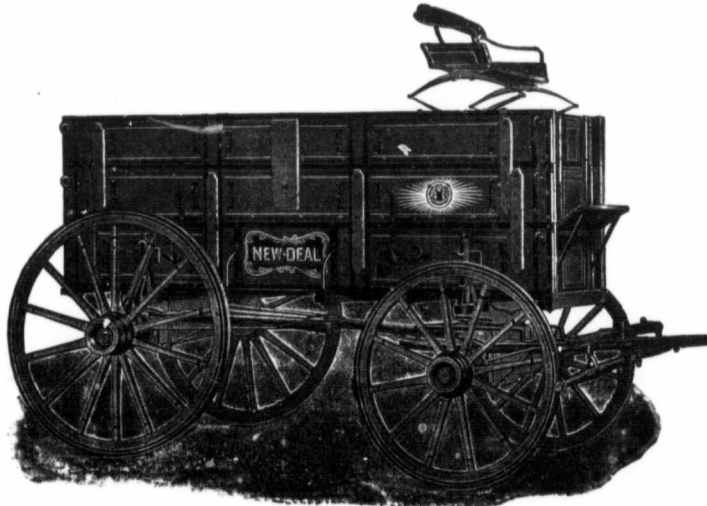

Deere Potato Diggers

Appeal To Every
Farmer

Shaker Digger with Fore Carriage

STEEL beam.—High natural temper steel blade.—Provided with weed fender and gauge wheel.—The shaker Digger has a perfectly flat blade and will not cut the potatoes. The rod grating is hinged at the front and is given an up-and-down shaking motion by the sprocket wheel at the rear. This shakes the dirt off from the tubers and leaves them clean and whole on top of the ground. The weed fender is intended to clear away weeds and vines, preparing the way for the blade. The digger is shipped with gauge wheel and fender unless ordered without.

The Forecarriage, or double gauge wheel which straddles the row, insures steady running of the Digger. The wheels have an up-and-down as well as an in-and-out adjustment.

Dowden Potato Harvester

Dowden Potato Digger

NEW DEAL WAGON

New-Deal Wagon

Is made of air-seasoned lumber.

Is equipped with double collar skein.

Skeins are dust-proof, therefore will hold grease longer and run easier than others.

Skeins are heavier; bell is longer and larger, taking more axle.

Has riveted grain cleats (not nailed or screwed).

Bottom of box is reinforced both front and rear.

Has clipped gear, both front and rear.

Box is made flax tight

New-Deal Wagon

Spring seat with 5-leaf springs (not single leaf).