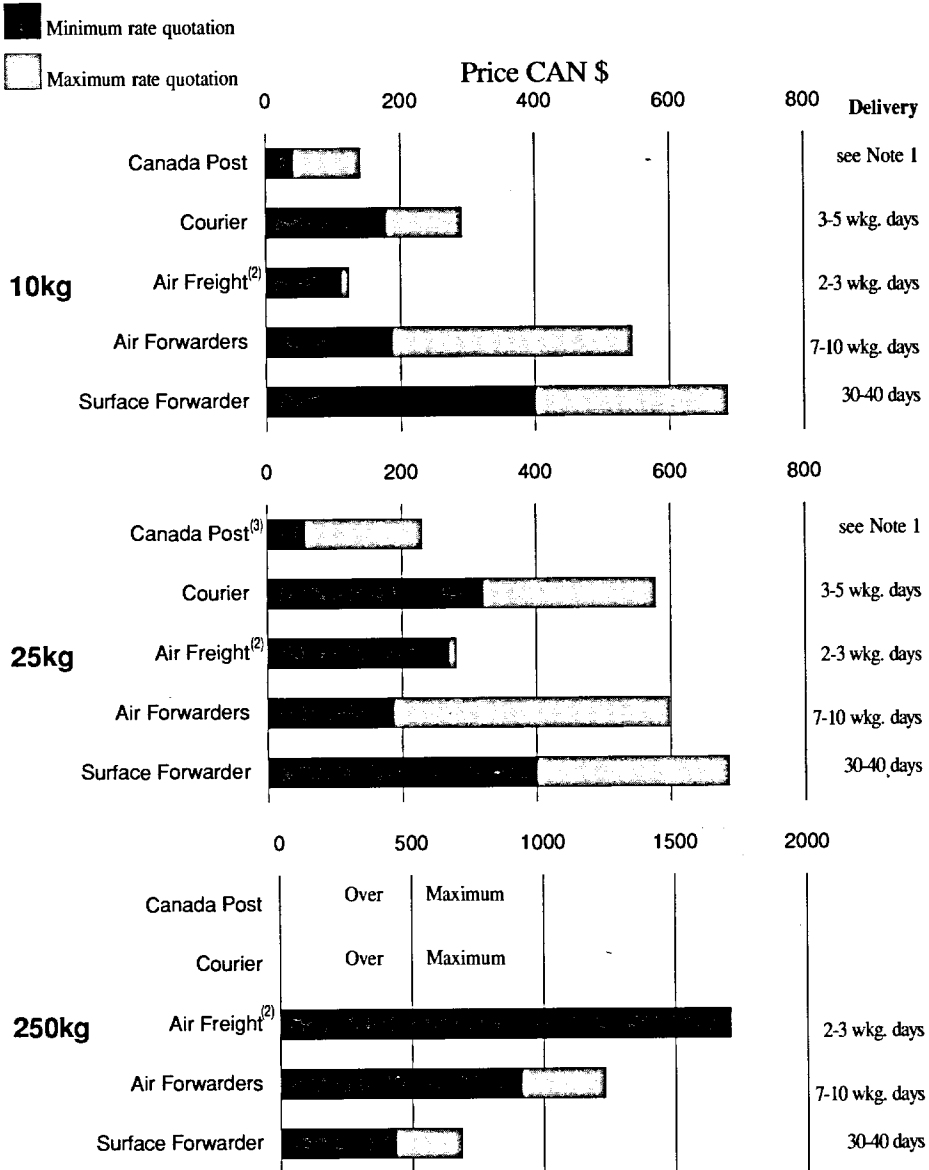

## Pricing Comparison (early 1994) Toronto to Tokyo (Japan)

**Note**

- (1) Min. rate by surface, up to 60 days delivery; max. rate by air, 10-14 days delivery.
- (2) Shipper must arrange all brokerage and destination delivery. Rate only includes domestic pick-up and freight.
- (3) Price for 20kg which is maximum for international destinations.