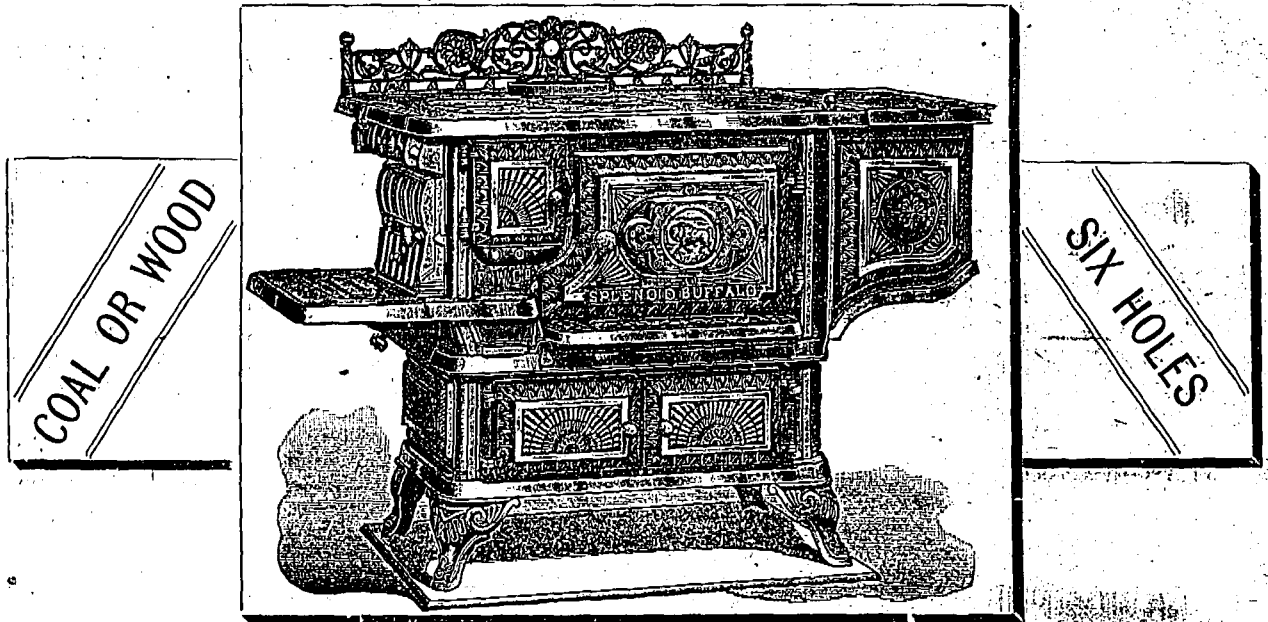

# SPLENDID BUFFALO

## RANGE

This elegant Range is a triumph in industrial art and finish, embodying every modern improvement, including the celebrated "DUPLUS" centre-agitating, dumping grate, bailed sheet-iron ash pan, oven door toe-catch, and other special features that can only be appreciated by the user. We make four sizes and six styles in each size.