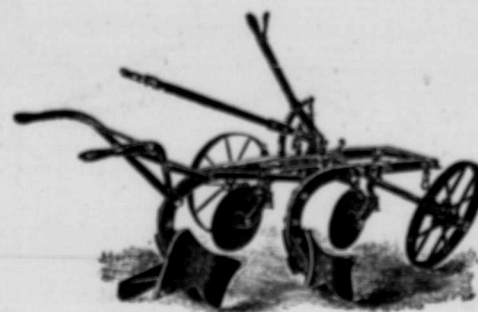

## Empire Chief Gang

**T**HESE Plows are all equipped with the well-known Cockshutt Bottoms, shaped and hardened specially for conditions in the Northwest. They cut the furrow out clean underneath, turn it completely over, and thoroughly pulverise the soil, making the foundation for an ideal seed bed. Good plowing means efficient drainage, turning up of fresh elements to the action of the air, and checking evaporation [by breaking capillary action, in addition to turning under a crop of weeds or stubble

*To get the Best Results buy a Cockshutt*

NEW JEWEL GANG

The new Jewel Gang embodies the latest and best ideas in plow construction. Careful buyers appreciate the many splendid features. In operation all parts are adjustable to the work in hand. The plow can be turned in its own length. The automatic foot lift raises or lowers the bottoms, leaving the driver's hands free to handle the lines and strike a straight furrow. The bottoms raise high to clear all obstructions and can be locked rigid with the frame or allowed to float. Wheels have long removable dust proof bearings with large wearing surfaces, insuring long life and small cost for repairs, and by the use of hard oil require little attention.

BEAVER GANG

The Beaver Gang has many of the features of the Jewel, short turning, high lift, adjustable parts, removable dust proof bearings for use with hard oil, etc., but is much lighter in weight. The full strength is retained by combining the frame with the beams, eliminating the larger part of the former. The plow is easily raised or lowered by means of a handy lever and spring lift. It is fitted with steel and malleable standards which are unbreakable and with the heaviest soft centre shares ever built on a plow. It is light of draft, strongly constructed and can be handled by anyone.