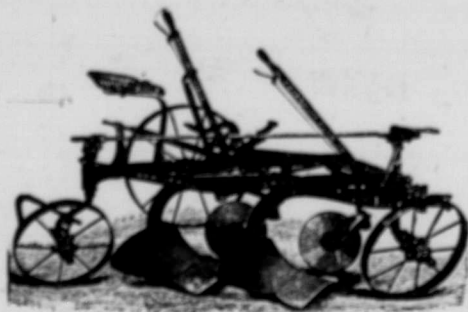

## Empire Chief Gang

**T**HESE Plows are all equipped with the well-known Cockshutt Bottoms, shaped and hardened specially for conditions in the Northwest. They cut the furrow out clean underneath, turn it completely over, and thoroughly pulverise the soil, making the foundation for an ideal seed bed. Good plowing means efficient drainage, turning up of fresh elements to the action of the air, and checking evaporation [by breaking capillary action, in addition to turning under a crop of weeds or stubble

*To get the Best Results buy a Cockshutt*

NEW JEWEL GANG

The new Jewel Gang embodies the latest and best ideas in plow construction. Careful buyers appreciate the many splendid features. In operation all parts are adjustable to the work in hand. The plow can be turned in its own length. The automatic foot lift raises or lowers the bottoms, leaving the driver's hands free to handle the lines and strike a straight furrow. The bottoms raise high to clear all obstructions and can be locked rigid with the frame or allowed to float. Wheels have long removable dust proof bearings with large wearing surfaces, insuring long life and small cost for repairs, and by the use of hard oil require little attention.

BEAVER GANG

The Beaver Gang has many of the features of the Jewel, short turning, high lift, adjustable parts, removable dust proof bearings for use with hard oil, etc., but is much lighter in weight. The full strength is retained by combining the frame with the beams, eliminating the larger part of the former. The plow is easily raised or lowered by means of a handy lever and spring lift. It is fitted with steel and malleable standards which are unbreakable and with the heaviest soft centre shares ever built on a plow. It is light of draft, strongly constructed and can be handled by anyone.