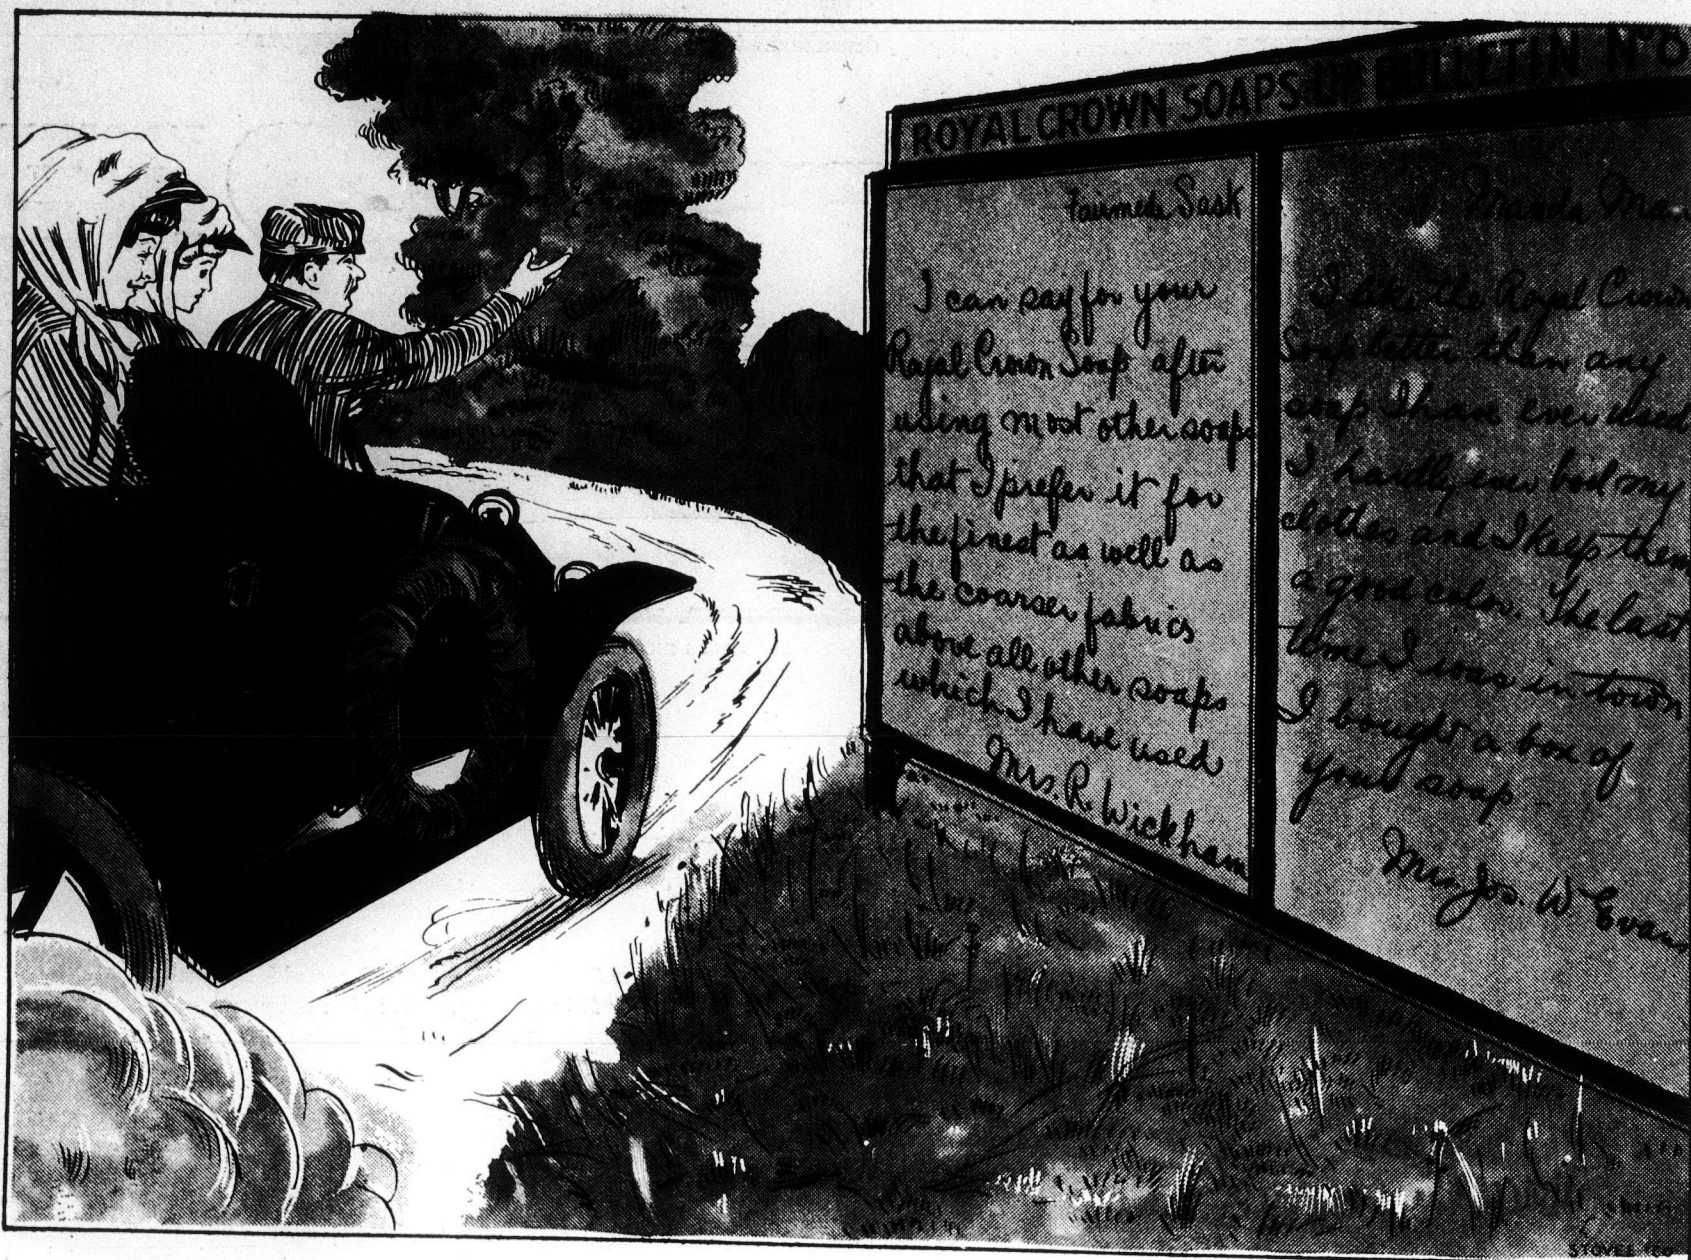

ROYAL CROWN SOAP

FOR HARD WATER

MADE FROM A SPECIAL FORMULA FOR THE HARD WATER OF THIS COUNTRY

FROM A TEST (6 Bars of Royal Crown Soap will do more work than 8 Bars of Ordinary Soap.)

MADE ONLY BY THE **ROYAL CROWN SOAPS LIMITED.**