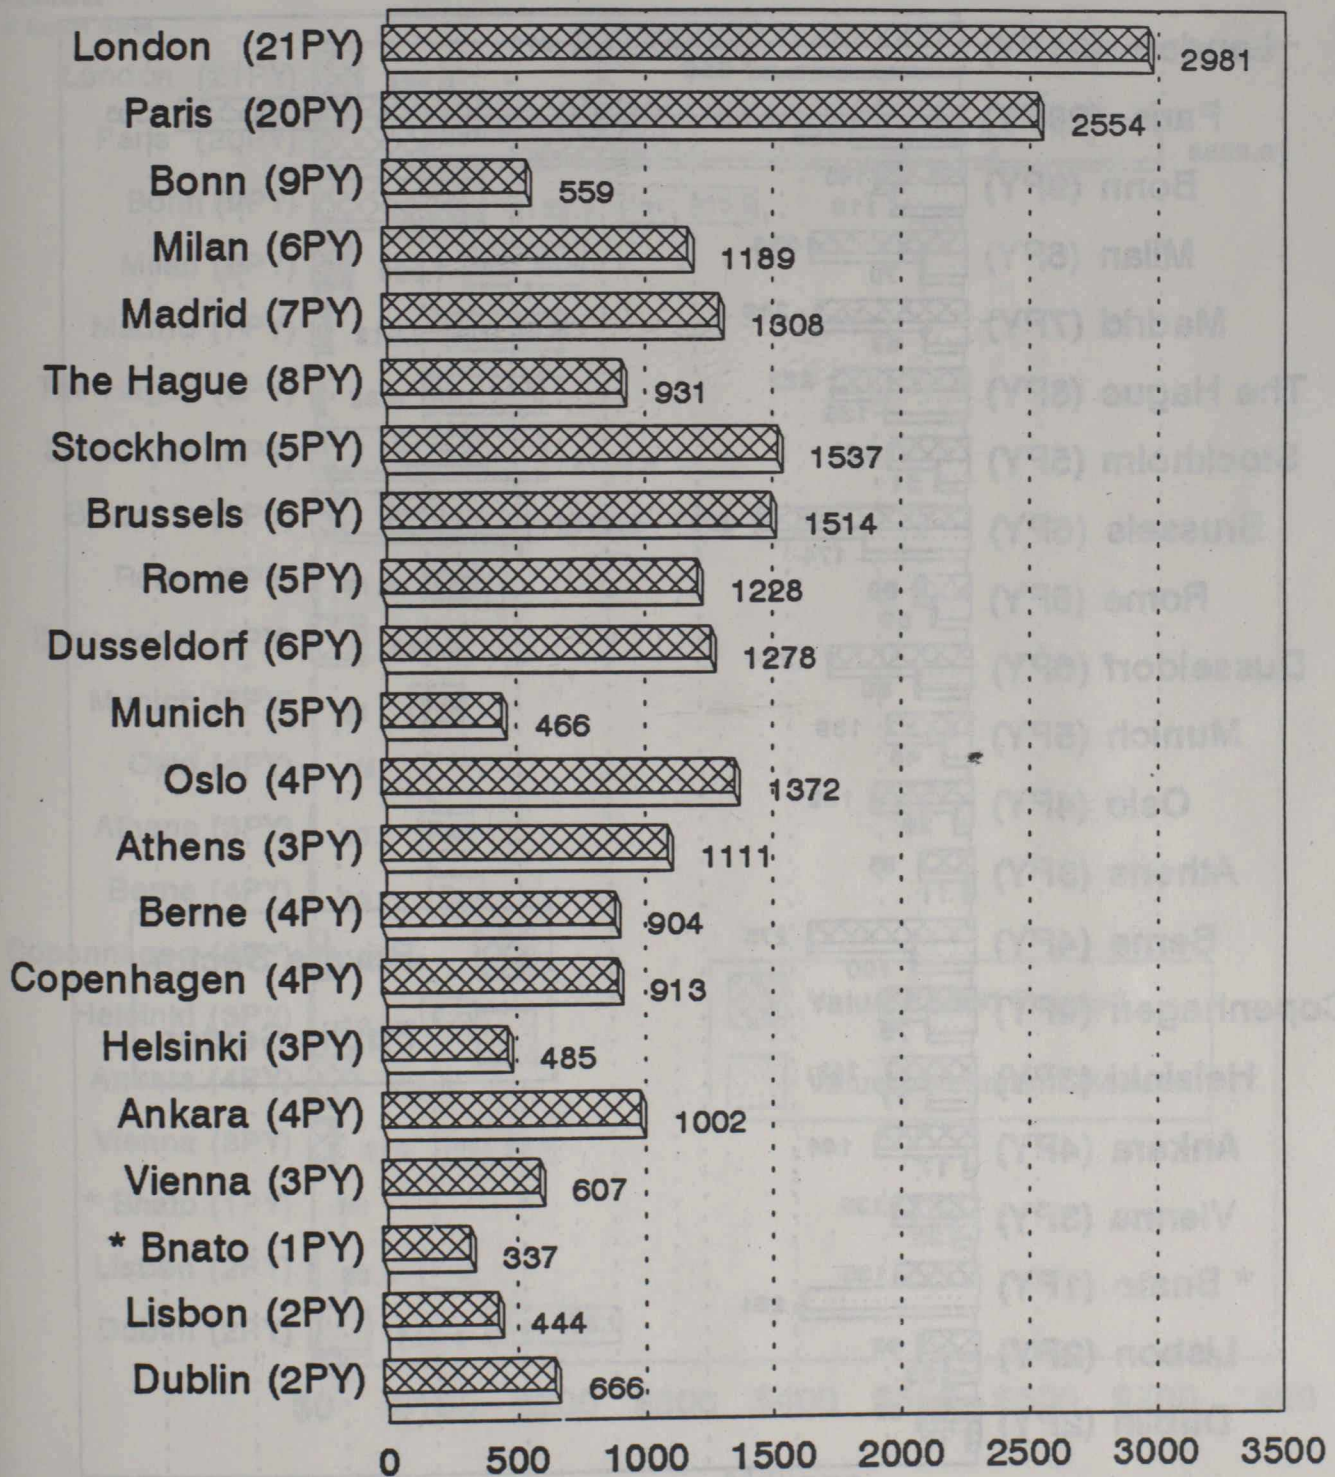

Selected Workload Indicators

Canadian Trade Enquiries

West Europe Posts

FY April 1991 - March 1992

PY refers to Trade Program PYs)
* 3 of 4 reports rec'd