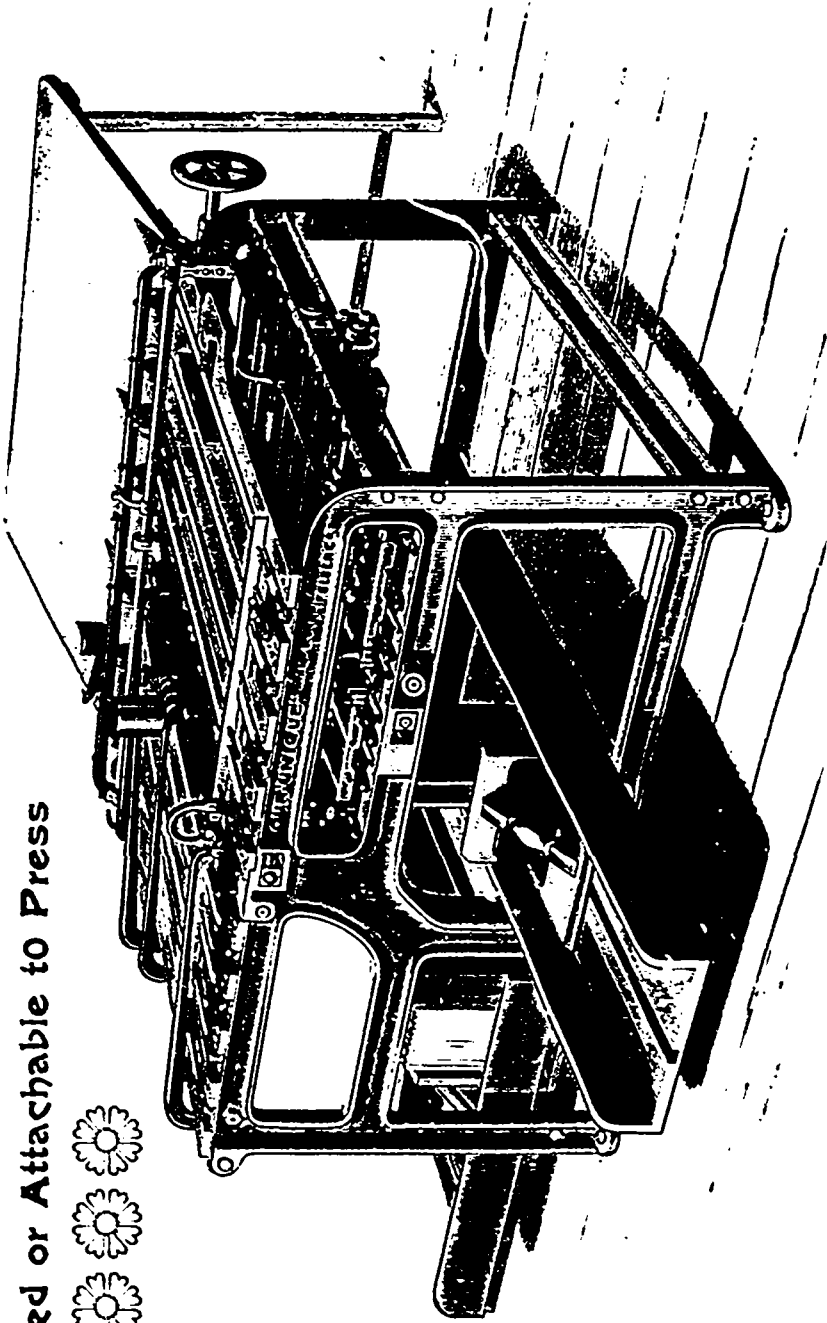

"UNIQUE" Iron Frame Folding Machine

Hand Feed or Attachable to Press

A positive, convenient machine; strong, light-running, unsurpassed for ease of adjustment and high speed. Tapes endless, of double thickness and tension is regulated by independent tighteners. Pasting and Trimming Attachments sure, simple and convenient; each motion has independent cam and can be easily reached.