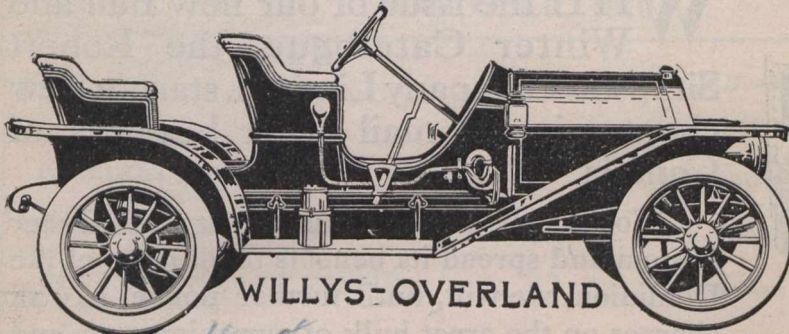

Overland

IMMEDIATE DELIVERY

The OVERLAND Year

Even our rivals will now concede that this is the Overland year.

WILLYS-OVERLAND

MODEL 38

\$1,490, f.o.b. Regina. 25 H.P., 102 inch wheel base, 32 x 31½ inch tire.

A four cylinder shaft drive car of power, durability and style. Equipment includes lamps, horn, tools, magneto, etc.

13 types of bodies, 2 sizes, 25 to 40 horse power.

Prices \$1,420 to \$2,500.

BRUSH EVERYMAN'S CAR RELIABLE ENDURABLE

Brush cars are lowest in price, most economical in operation and the easiest running cars in the world.

2 to 4 passenger
\$740 to \$1,225.

Seven Models.

BRUSH MODEL D 28

12 H.P., 80 inch wheel base, 28 x 3 inch tire. \$770 f.o.b. Regina.