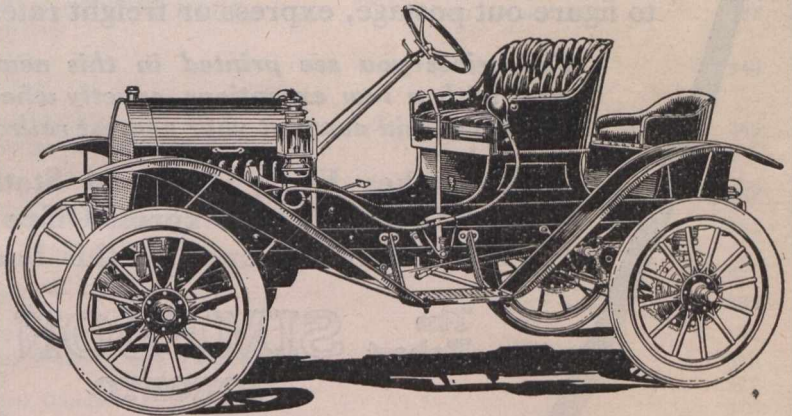

Overland

IMMEDIATE DELIVERY

The OVERLAND Year

Even our rivals will now concede that this is the Overland year.

WILLYS-OVERLAND

MODEL 38

\$1,490, f.o.b. Regina. 25 H.P., 102 inch wheel base, 32 x 31½ inch tire.

A four cylinder shaft drive car of power, durability and style. Equipment includes lamps, horn, tools, magneto, etc.

13 types of bodies, 2 sizes, 25 to 40 horse power.

Prices \$1,420 to \$2,500.

BRUSH EVERYMAN'S CAR RELIABLE ENDURABLE

Brush cars are lowest in price, most economical in operation and the easiest running cars in the world.

2 to 4 passenger
\$740 to \$1,225.

Seven Models.

BRUSH MODEL D 28

12 H.P., 80 inch wheel base, 28 x 3 inch tire. \$770 f.o.b. Regina.