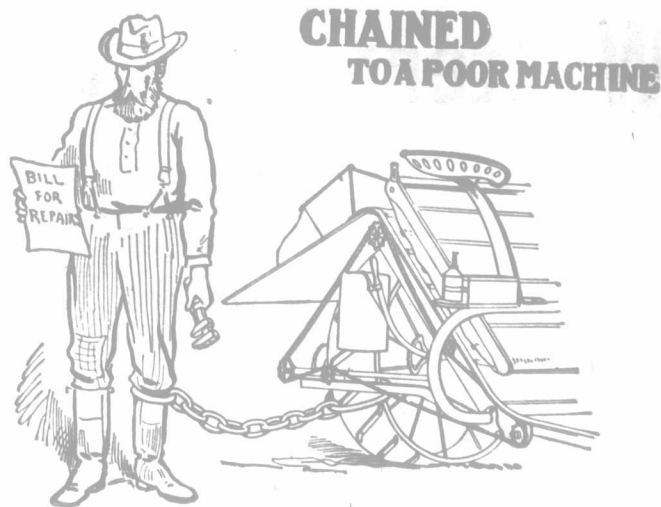

Emancipation!

What more could be offered than this?

Make you harvest work a pleasure by using

Well-built, Reliable, Satisfactory Binders

Exceptionally wide Elevator Canvases are a distinct advantage in handling heavy down and tangled grain.

Floating Elevator, flexible at both back and front, and found only on our binders.

Upper elevator automatically accommodates itself to the varying conditions

Massey-Harris Co.

LIMITED.

Winnipeg Regina Calgary.

6, 7 or 8 ft. Cut. Pole Truck or Forecarriage can be used with each size of machine.

Winter Wheat

ONE CROP PAYS FOR THE LAND

The winter just past was considered a very severe one, but not a single field of **Winter Wheat** in the **Calgary District** suffered damage from freezing. Average yield for the last three years over 30 bushels per acre. According to the Government reports, no other district in Western Canada shows as high a general average yield of all kinds of grains as the **Calgary District**. Write for our booklet, showing 100,000 acres of winter wheat lands near Calgary. Cheap now. Worth \$50 per acre in a few years.