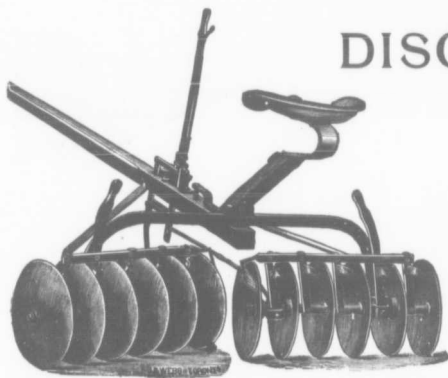

This is a cut of our

DISC HARROW

which we are making in **Eight Different Sizes**, equipped for 2, 3 or 4 horses.

PRICES FOR ONTARIO

	CASH
12 disc, 16 in. dia., 2 horse equipment	$28
14 disc, 16 in. dia., 2 horse equipment	30
16 disc, 16 in. dia., 2 and 3 horse equipment	33
12 disc, 18 in. dia., 2 horse equipment	30

EXTRA HEAVY MACHINES

BINDER TWINE

As our ambition is to serve the farmers, they should send their orders for Binder Twine to this Company. We can furnish a first-class article at the least possible cost.

If interested, address

Farmers' Co-operative Harvesting Machine Co., Ltd.

Whitby - - - Ontario

Please mention The Farming World when writing Advertisers.