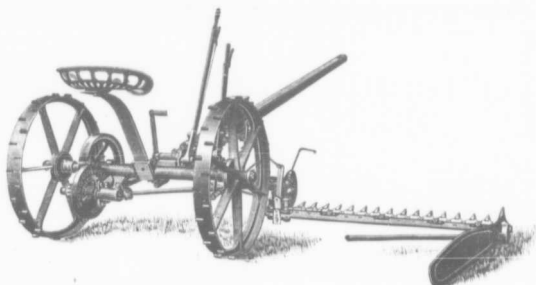

This is a cut of our

MOWER

which we are making
in

TWO SIZES

with

Three Lengths of Cutter
Bar

PRICES FOR ONTARIO

STANDARD 650 Lbs.

4½ ft. bar	$48
5 ft. bar	$50

GIANT 750 Lbs.

5 ft. bar	$52
6 ft. bar	$54