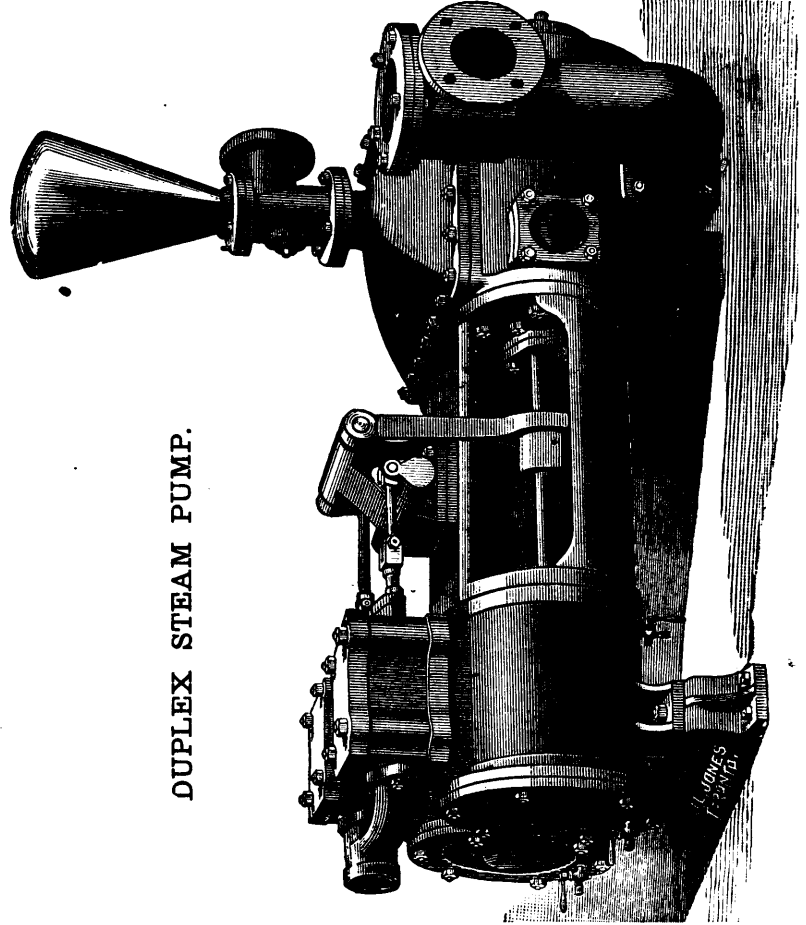

Northey & Co's Steam Pump Works, TORONTO, ONT.

SIMPLE STEAM PUMP.
Flat Cap Pattern.

DUPLEX STEAM PUMP.

SPECIAL STEAM PUMP.

Steam Pumps of the best and latest designs for mining purposes, Boiler Feeding, Fire Protection, and General Water Supply, etc.