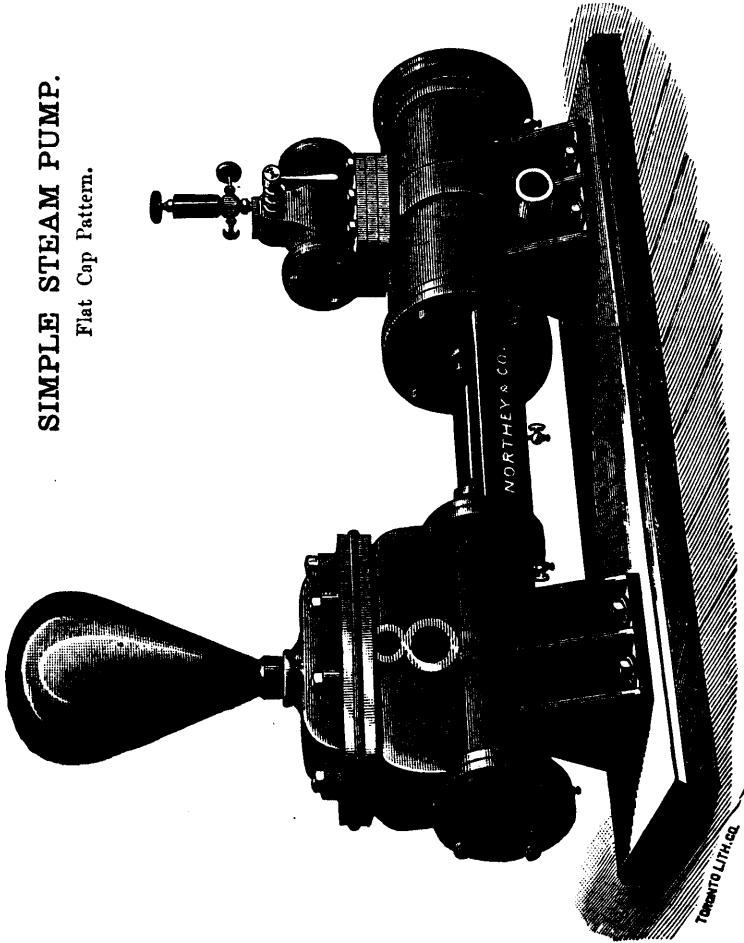

Northey & Co's Steam Pump Works, TORONTO, ONT.

SIMPLE STEAM PUMP.
Flat Cap Pattern.

DUPLEX STEAM PUMP.

SPECIAL STEAM PUMP.

Steam Pumps of the best and latest designs for mining purposes, Boiler Feeding, Fire Protection, and General Water Supply, etc.