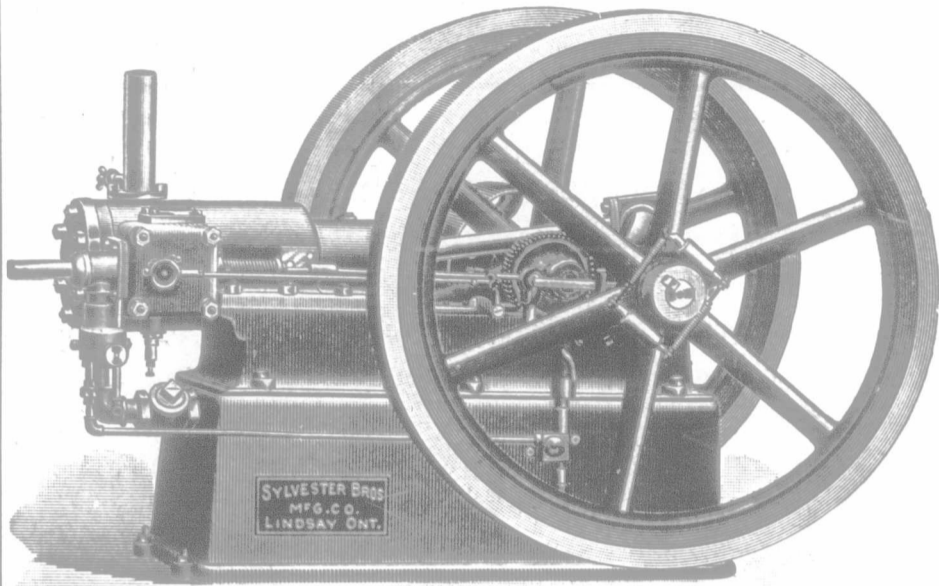

Sylvester Gasoline Engines

Stationary Portable Marine

Highest award Toronto Exhibition, 1902

Five years successful experience in Manitoba and North-West. Read what users say.

We get more power from your 6 Hp. (bought in 1901) than 8 Hp. steam engine.—Gardner Bros., Neepawa.
Used your 6 Hp. in our shop for 3 years; best of satisfaction.—Friesen Bros., Steinbach.
The 10 Hp. works well.—Chas. Wilkinson, Moosomin.

The 6 Hp. gives the best of satisfaction, simple durable.—Williams Bros., Gladstone.
The 8 Hp. (stationary) ran 32 in. Belle City Separator, last fall, threshed 600 bushels wheat per day.—A. M. Bell, Carman.
My 12 Hp. runs 28 in. separator, with feeder.—Thos. Potts, Dominion City.

Sylvester Cultivator For 4 Horse Cuts 9 Feet Wide

Nothing like it for cultivating, destroying weeds, and breaking up stubble, wide teeth cut everything. Just placed five on the big farm, Davidson, Sask.