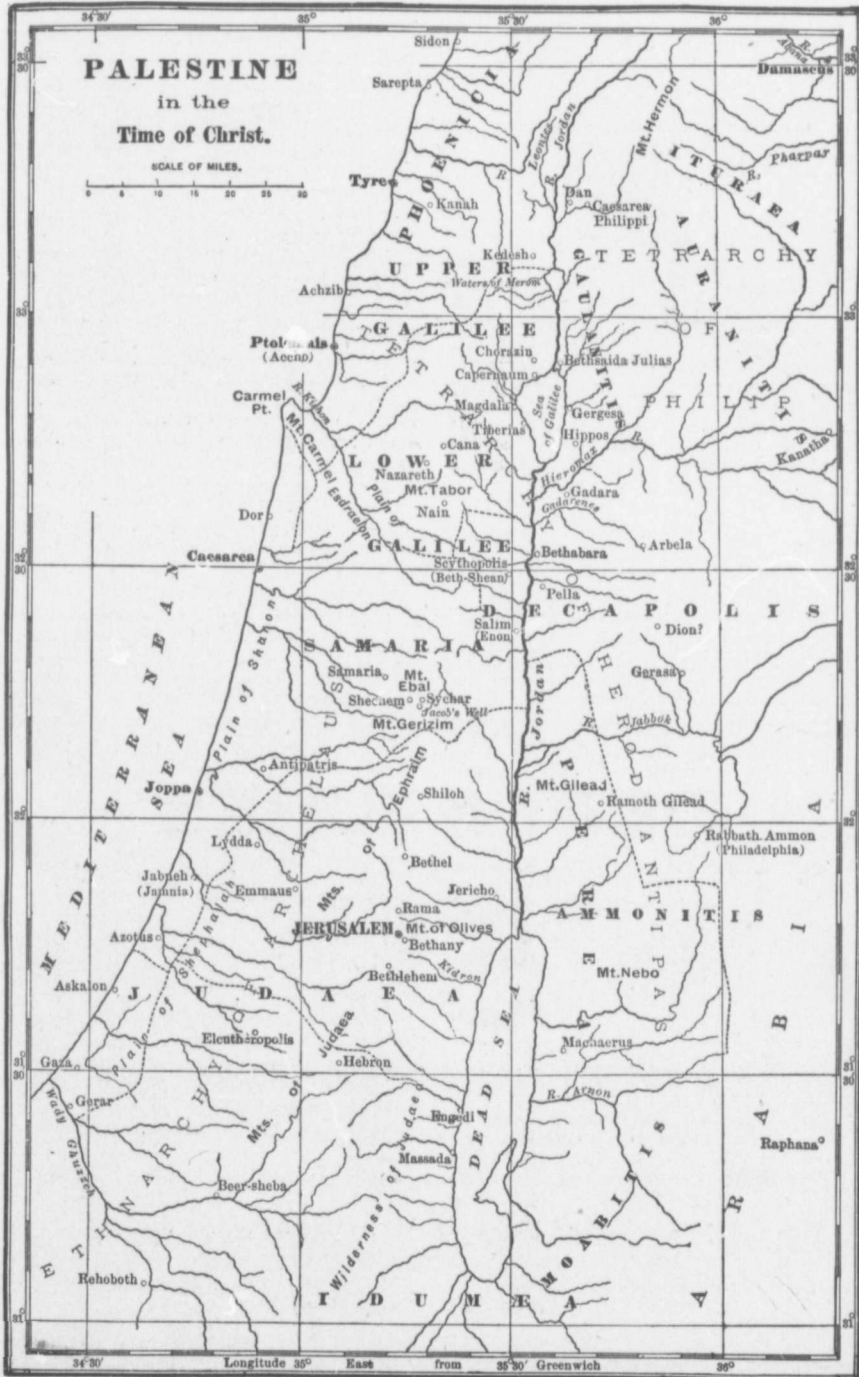

PALESTINE

in the
Time of Christ.

SCALE OF MILES.

MEDITERRANEAN SEA

WILDERNESS OF JUDEA

Longitude 36° East from 34° 30' Greenwich 36°