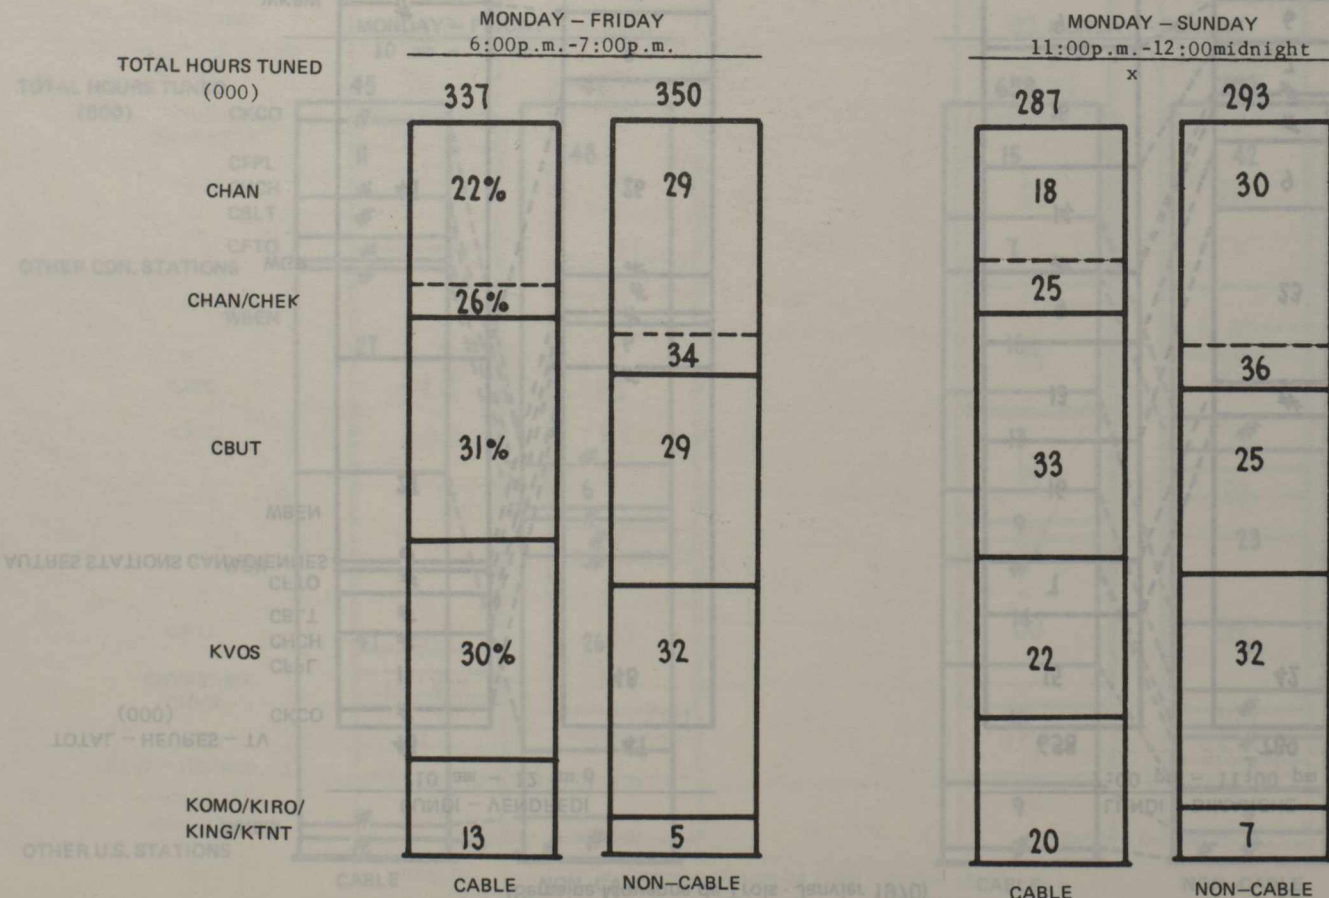

CABLE VS NON-CABLE ANALYSIS  
 NEWS TIME PERIODS  
 VANCOUVER CENTRAL AREA  
 (Average Week of Three - January 1970)

Nielsen Broadcast Index