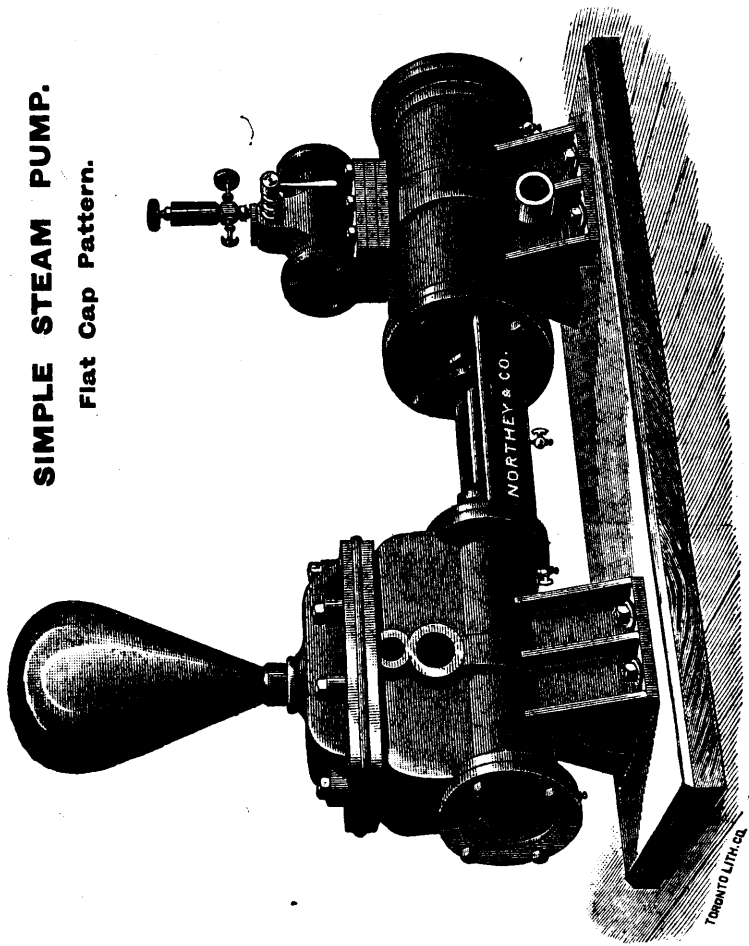

NORTHEY & CO'S STEAM PUMP WORKS,

Toronto, Ontario.

SIMPLE STEAM PUMP.
Flat Cap Pattern.

DUPLEX STEAM PUMP.

SPECIAL STEAM PUMP.

Steam Pumps of the best and latest designs for mining purposes, Boiler Feeding, Fire Protection, and General Water Supply, Etc.