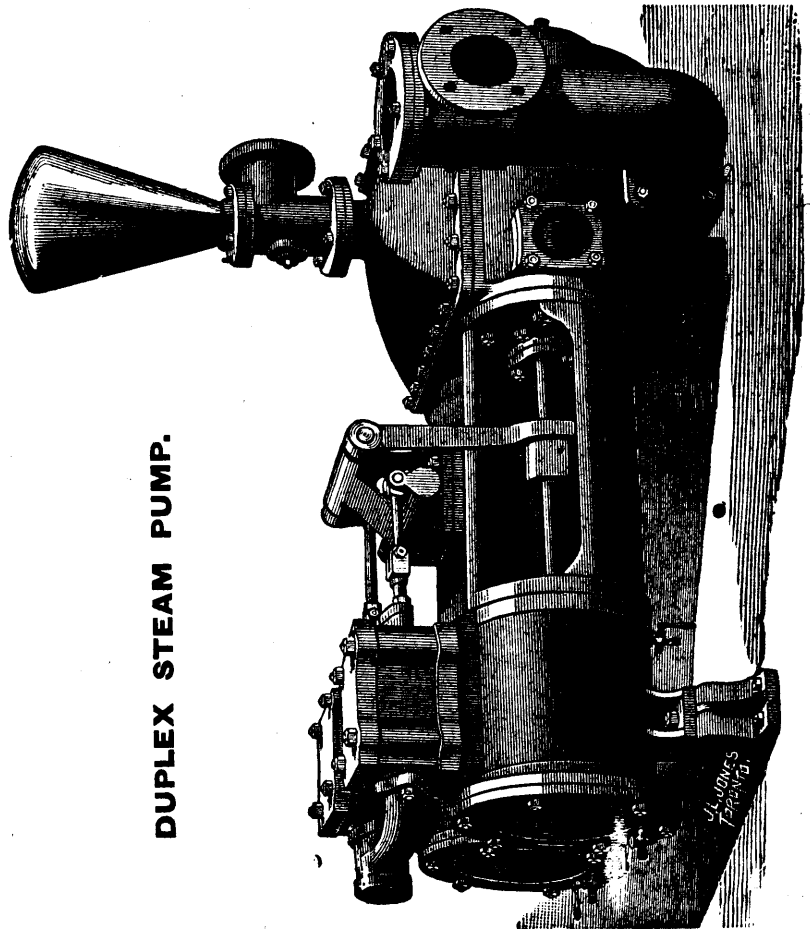

NORTHEY & CO'S STEAM PUMP WORKS,

Toronto, Ontario.

SIMPLE STEAM PUMP.
Flat Cap Pattern.

DUPLEX STEAM PUMP.

SPECIAL STEAM PUMP.

Steam Pumps of the best and latest designs for mining purposes, Boiler Feeding, Fire Protection, and General Water Supply, Etc.